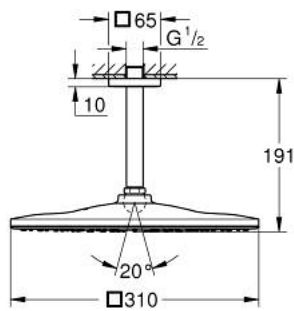

26 566 GL0 RAINSHOWER MONO 310 CUBE HEAD SHOWER SET CEILING 142 MM, 1 SPRAY

PRODUCT DESCRIPTION

- Colour: cool sunrise
- consisting of:
 - head shower Rainshower 310
 - spray pattern: GROHE PureRain
 - maximum flow rate (at 3 bar): 7.5 l/min
 - Rainshower shower arm ceiling 142 mm
 - GROHE EcoJoy - less water, perfect flow
 - GROHE DreamSpray - perfect spray pattern
 - GROHE LongLife finish
 - GROHE SpeedClean - effortless limescale removal
 - Inner WaterGuide - inner insulation for surface protection
 - suitable for instantaneous heater

26 566 GL0 **RAINSHOWER MONO 310 CUBE HEAD SHOWER SET CEILING 142 MM, 1
SPRAY**

SPARE PARTS

- 1: Escutcheon (Spare part-nr. 48118GL0)
- 2: Fibre seal dia. \varnothing 18,5 x \varnothing 12 x 2 (Spare part-nr. 0138900M)
- 3: Dirt strainer (Spare part-nr. 48007000)