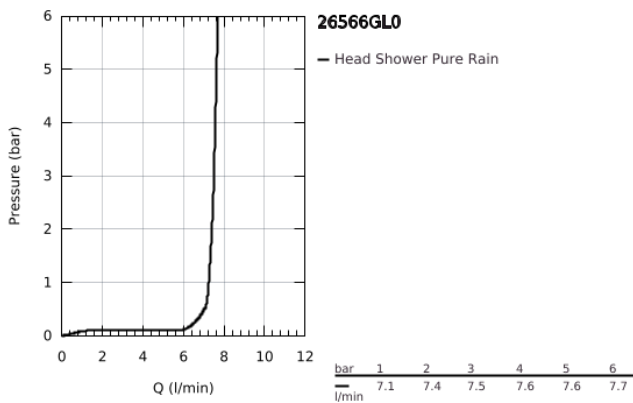

26 566 GL0 RAINSHOWER MONO 310 CUBE HEAD SHOWER SET CEILING 142 MM, 1 SPRAY

PRODUCT DESCRIPTION

- Colour: cool sunrise
- consisting of:
 - head shower Rainshower 310
 - spray pattern: GROHE PureRain
 - maximum flow rate (at 3 bar): 7.5 l/min
 - Rainshower shower arm ceiling 142 mm
 - GROHE EcoJoy - less water, perfect flow
 - GROHE DreamSpray - perfect spray pattern
 - GROHE LongLife finish
 - GROHE SpeedClean - effortless limescale removal
 - Inner WaterGuide - inner insulation for surface protection
 - suitable for instantaneous heater

26 566 GL0 **RAINSHOWER MONO 310 CUBE HEAD SHOWER SET CEILING 142 MM, 1
SPRAY**

SPARE PARTS

- 1: Escutcheon (Spare part-nr. 48118GL0)
- 2: Fibre seal dia. \varnothing 18,5 x \varnothing 12 x 2 (Spare part-nr. 0138900M)
- 3: Dirt strainer (Spare part-nr. 48007000)