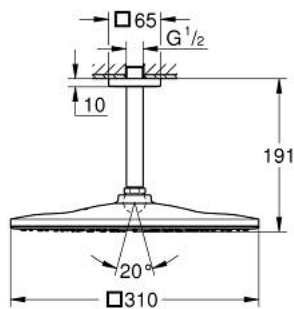

## 26 566 GN0 RAINSHOWER MONO 310 CUBE HEAD SHOWER SET CEILING 142 MM, 1 SPRAY

### PRODUCT DESCRIPTION

- Colour: brushed cool sunrise
- consisting of:
  - head shower Rainshower 310
  - spray pattern: GROHE PureRain
  - maximum flow rate (at 3 bar): 7.5 l/min
  - Rainshower shower arm ceiling 142 mm
  - GROHE EcoJoy - less water, perfect flow
  - GROHE DreamSpray - perfect spray pattern
  - GROHE LongLife finish
  - GROHE SpeedClean - effortless limescale removal
  - Inner WaterGuide - inner insulation for surface protection
  - suitable for instantaneous heater

26 566 GN0 **RAINSHOWER MONO 310 CUBE HEAD SHOWER SET CEILING 142 MM, 1  
SPRAY**

**SPARE PARTS**

- 1: Escutcheon (Spare part-nr. 48118GN0)
- 2: Fibre seal dia.  $\varnothing$  18,5 x  $\varnothing$  12 x 2 (Spare part-nr. 0138900M)
- 3: Dirt strainer (Spare part-nr. 48007000)