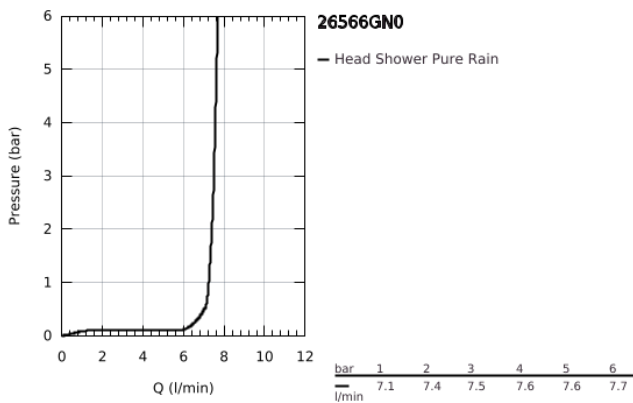

## 26 566 GN0 RAINSHOWER MONO 310 CUBE HEAD SHOWER SET CEILING 142 MM, 1 SPRAY

### PRODUCT DESCRIPTION

- Colour: brushed cool sunrise
- consisting of:
  - head shower Rainshower 310
  - spray pattern: GROHE PureRain
  - maximum flow rate (at 3 bar): 7.5 l/min
  - Rainshower shower arm ceiling 142 mm
  - GROHE EcoJoy - less water, perfect flow
  - GROHE DreamSpray - perfect spray pattern
  - GROHE LongLife finish
  - GROHE SpeedClean - effortless limescale removal
  - Inner WaterGuide - inner insulation for surface protection
  - suitable for instantaneous heater