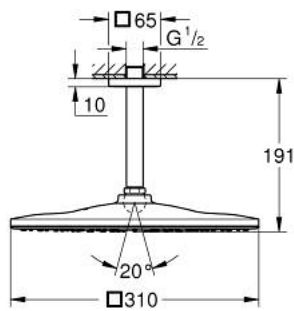

26 566 MG0 **RAINSHOWER MONO 310 CUBE HEAD SHOWER SET CEILING 142 MM, 1 SPRAY**

**PRODUCT DESCRIPTION**

- Colour: satin graphite
- consisting of:
  - head shower Rainshower 310
  - spray pattern: GROHE PureRain
  - maximum flow rate (at 3 bar): 7.5 l/min
  - Rainshower shower arm ceiling 142 mm
  - GROHE EcoJoy - less water, perfect flow
  - GROHE DreamSpray - perfect spray pattern
  - GROHE LongLife finish
  - GROHE SpeedClean - effortless limescale removal
  - Inner WaterGuide - inner insulation for surface protection
  - suitable for instantaneous heater

26 566 MG0 **RAINSHOWER MONO 310 CUBE HEAD SHOWER SET CEILING 142 MM, 1  
SPRAY**

**SPARE PARTS**

- 1: Escutcheon (Spare part-nr. 48118MG0)
- 2: Fibre seal dia.  $\varnothing$  18,5 x  $\varnothing$  12 x 2 (Spare part-nr. 0138900M)
- 3: Dirt strainer (Spare part-nr. 48007000)