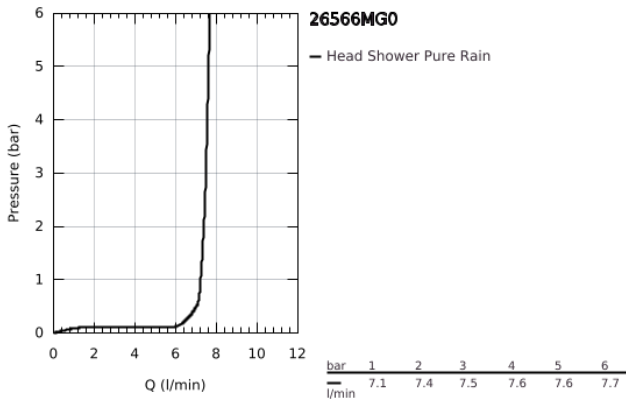

26 566 MG0 **RAINSHOWER MONO 310 CUBE HEAD SHOWER SET CEILING 142 MM, 1 SPRAY**

**PRODUCT DESCRIPTION**

- Colour: satin graphite
- consisting of:
  - head shower Rainshower 310
  - spray pattern: GROHE PureRain
  - maximum flow rate (at 3 bar): 7.5 l/min
  - Rainshower shower arm ceiling 142 mm
  - GROHE EcoJoy - less water, perfect flow
  - GROHE DreamSpray - perfect spray pattern
  - GROHE LongLife finish
  - GROHE SpeedClean - effortless limescale removal
  - Inner WaterGuide - inner insulation for surface protection
  - suitable for instantaneous heater

26 566 MG0 **RAINSHOWER MONO 310 CUBE HEAD SHOWER SET CEILING 142 MM, 1  
SPRAY**

**SPARE PARTS**

- 1: Escutcheon (Spare part-nr. 48118MG0)
- 2: Fibre seal dia.  $\varnothing$  18,5 x  $\varnothing$  12 x 2 (Spare part-nr. 0138900M)
- 3: Dirt strainer (Spare part-nr. 48007000)