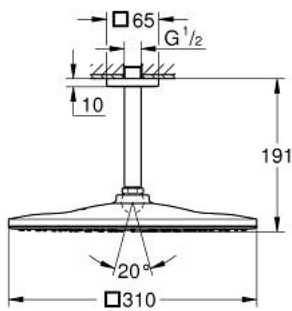

26 566 MS0 RAINSHOWER MONO 310 CUBE HEAD SHOWER SET CEILING 142 MM, 1 SPRAY

PRODUCT DESCRIPTION

- Colour: satin steel
- consisting of:
 - head shower Rainshower 310
 - spray pattern: GROHE PureRain
 - maximum flow rate (at 3 bar): 7.5 l/min
 - Rainshower shower arm ceiling 142 mm
 - GROHE EcoJoy - less water, perfect flow
 - GROHE DreamSpray - perfect spray pattern
 - GROHE LongLife finish
 - GROHE SpeedClean - effortless limescale removal
 - Inner WaterGuide - inner insulation for surface protection
 - suitable for instantaneous heater

26 566 MS0 **RAINSHOWER MONO 310 CUBE HEAD SHOWER SET CEILING 142 MM, 1
SPRAY**

SPARE PARTS

- 1: Escutcheon (Spare part-nr. 48118MS0)
- 2: Fibre seal dia. \varnothing 18,5 x \varnothing 12 x 2 (Spare part-nr. 0138900M)
- 3: Dirt strainer (Spare part-nr. 48007000)