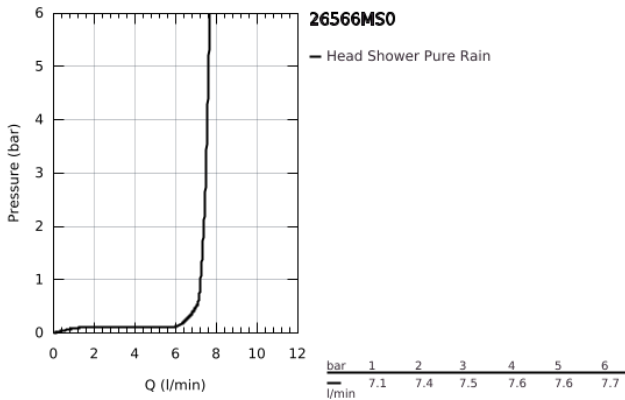

26 566 MS0 RAINSHOWER MONO 310 CUBE HEAD SHOWER SET CEILING 142 MM, 1 SPRAY

PRODUCT DESCRIPTION

- Colour: satin steel
- consisting of:
 - head shower Rainshower 310
 - spray pattern: GROHE PureRain
 - maximum flow rate (at 3 bar): 7.5 l/min
 - Rainshower shower arm ceiling 142 mm
 - GROHE EcoJoy - less water, perfect flow
 - GROHE DreamSpray - perfect spray pattern
 - GROHE LongLife finish
 - GROHE SpeedClean - effortless limescale removal
 - Inner WaterGuide - inner insulation for surface protection
 - suitable for instantaneous heater

26 566 MS0 **RAINSHOWER MONO 310 CUBE HEAD SHOWER SET CEILING 142 MM, 1
SPRAY**

SPARE PARTS

- 1: Escutcheon (Spare part-nr. 48118MS0)
- 2: Fibre seal dia. \varnothing 18,5 x \varnothing 12 x 2 (Spare part-nr. 0138900M)
- 3: Dirt strainer (Spare part-nr. 48007000)