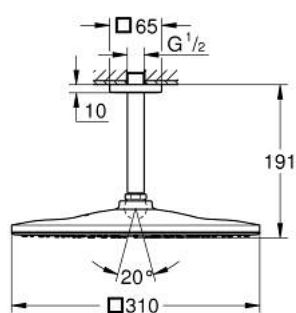

## 26 566 MS0 RAINSHOWER MONO 310 CUBE HEAD SHOWER SET CEILING 142 MM, 1 SPRAY

### PRODUCT DESCRIPTION

- Tyc: satin steel
- consisting of:
  - head shower Rainshower 310
  - spray pattern: GROHE PureRain
  - maximum flow rate (at 3 bar): 7.5 l/min
  - Rainshower shower arm ceiling 142 mm
  - GROHE EcoJoy - Less water, perfect flow
  - GROHE DreamSpray - perfect spray pattern
  - GROHE LongLife finish
  - GROHE SpeedClean - effortless limescale removal
  - Inner WaterGuide - inner insulation for surface protection
  - suitable for instantaneous heater

26 566 MS0 **RAINSHOWER MONO 310 CUBE HEAD SHOWER SET CEILING 142 MM, 1  
SPRAY**

**SPARE PARTS**

- 1: Escutcheon (Spare part-nr. 48118MS0)
- 2: Fibre seal  $\varnothing$  18,5 x  $\varnothing$  12 x 2 (Spare part-nr. 0138900M)
- 3: Dirt strainer (Spare part-nr. 48007000)