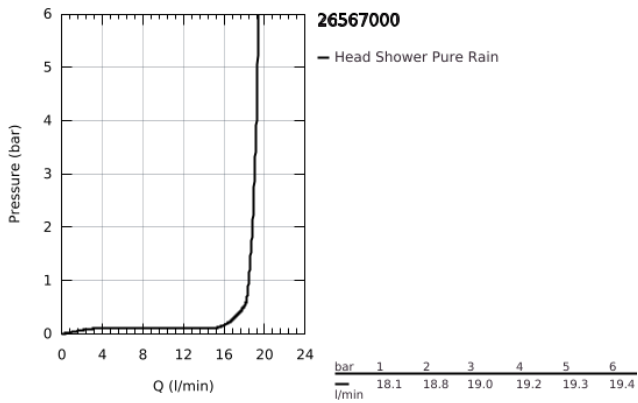

26 567 000 RAINSHOWER MONO 310 CUBE HEAD SHOWER 1 SPRAY

PRODUCT DESCRIPTION

- Colour: chrome
- spray pattern: GROHE PureRain
- maximum flow rate (at 3 bar): 19 l/min
- spray plate chrome
- ball joint with turning angle $\pm 10^\circ$
- connection thread 1/2"
- GROHE DreamSpray - perfect spray pattern
- GROHE LongLife finish
- GROHE SpeedClean - effortless limescale removal
- Inner WaterGuide - inner insulation for surface protection
- suitable for instantaneous heater

26 567 000 **RAINSHOWER MONO 310 CUBE HEAD SHOWER 1 SPRAY**

SPARE PARTS

1: Fibre seal dia. \varnothing 18,5 x \varnothing 12 x 2 (Spare part-nr. 0138900M)

2: Dirt strainer (Spare part-nr. 48007000)