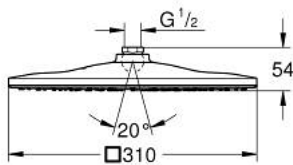

26 567 000 RAINSHOWER MONO 310 CUBE HEAD SHOWER 1 SPRAY

PRODUCT DESCRIPTION

- Colour: chrome
- spray pattern: GROHE PureRain
- maximum flow rate (at 3 bar): 19 l/min
- spray plate chrome
- ball joint with turning angle $\pm 10^\circ$
- connection thread 1/2"
- GROHE DreamSpray - perfect spray pattern
- GROHE LongLife finish
- GROHE SpeedClean - effortless limescale removal
- Inner WaterGuide - inner insulation for surface protection
- suitable for instantaneous heater

26 567 000 **RAINSHOWER MONO 310 CUBE HEAD SHOWER 1 SPRAY**

SPARE PARTS

1: Fibre seal dia. \varnothing 18,5 x \varnothing 12 x 2 (Spare part-nr. 0138900M)

2: Dirt strainer (Spare part-nr. 48007000)