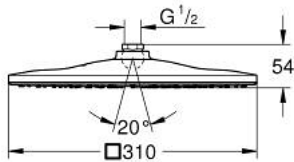

## 26 567 000 RAINSHOWER MONO 310 CUBE HEAD SHOWER 1 SPRAY

### PRODUCT DESCRIPTION

- Tyc: Chrome
- spray pattern: GROHE PureRain
- maximum flow rate (at 3 bar): 19 l/min
- spray plate chrome
- ball joint with turning angle  $\pm 10^\circ$
- connection thread 1/2"
- GROHE DreamSpray - perfect spray pattern
- GROHE LongLife finish
- GROHE SpeedClean - effortless limescale removal
- Inner WaterGuide - inner insulation for surface protection
- suitable for instantaneous heater

26 567 000 **RAINSHOWER MONO 310 CUBE HEAD SHOWER 1 SPRAY**

**SPARE PARTS**

1: Fibre seal Ø 18,5 x Ø 12 x 2 (Spare part-nr. 0138900M)

2: Dirt strainer (Spare part-nr. 48007000)