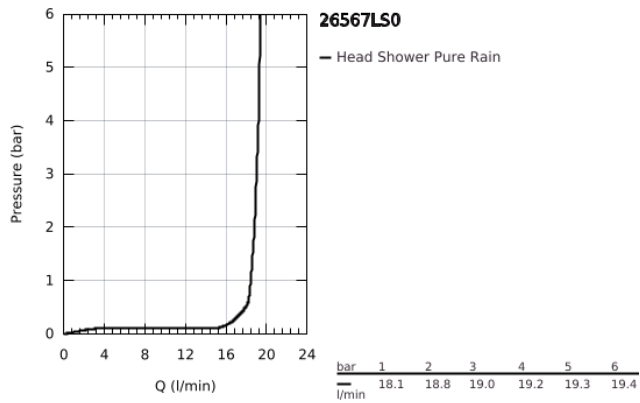

26 567 LS0 RAINSHOWER MONO 310 CUBE HEAD SHOWER 1 SPRAY

PRODUCT DESCRIPTION

- Colour: moon white
- spray pattern: GROHE PureRain
- maximum flow rate (at 3 bar): 19 l/min
- spray plate moon white
- ball joint with turning angle $\pm 10^\circ$
- connection thread 1/2"
- GROHE DreamSpray - perfect spray pattern
- GROHE LongLife finish
- GROHE SpeedClean - effortless limescale removal
- Inner WaterGuide - inner insulation for surface protection
- suitable for instantaneous heater

26 567 LS0 RAINSHOWER MONO 310 CUBE HEAD SHOWER 1 SPRAY

SPARE PARTS

1: Fibre seal dia. \varnothing 18,5 x \varnothing 12 x 2 (Spare part-nr. 0138900M)

2: Dirt strainer (Spare part-nr. 48007000)