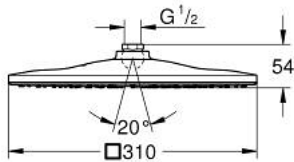

26 567 LS0 RAINSHOWER MONO 310 CUBE HEAD SHOWER 1 SPRAY

PRODUCT DESCRIPTION

- Colour: moon white
- spray pattern: GROHE PureRain
- maximum flow rate (at 3 bar): 19 l/min
- spray plate moon white
- ball joint with turning angle $\pm 10^\circ$
- connection thread 1/2"
- GROHE DreamSpray - perfect spray pattern
- GROHE LongLife finish
- GROHE SpeedClean - effortless limescale removal
- Inner WaterGuide - inner insulation for surface protection
- suitable for instantaneous heater

26 567 LS0 RAINSHOWER MONO 310 CUBE HEAD SHOWER 1 SPRAY

SPARE PARTS

1: Fibre seal dia. \varnothing 18,5 x \varnothing 12 x 2 (Spare part-nr. 0138900M)

2: Dirt strainer (Spare part-nr. 48007000)