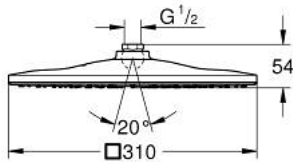

26 567 LS0 RAINSHOWER MONO 310 CUBE HEAD SHOWER 1 SPRAY

PRODUCT DESCRIPTION

- Tyc: moon white
- spray pattern: GROHE PureRain
- maximum flow rate (at 3 bar): 19 l/min
- spray plate moon white
- ball joint with turning angle $\pm 10^\circ$
- connection thread 1/2"
- GROHE DreamSpray - perfect spray pattern
- GROHE LongLife finish
- GROHE SpeedClean - effortless limescale removal
- Inner WaterGuide - inner insulation for surface protection
- suitable for instantaneous heater

26 567 LS0 RAINSHOWER MONO 310 CUBE HEAD SHOWER 1 SPRAY

SPARE PARTS

1: Fibre seal \varnothing 18,5 x \varnothing 12 x 2 (Spare part-nr. 0138900M)

2: Dirt strainer (Spare part-nr. 48007000)