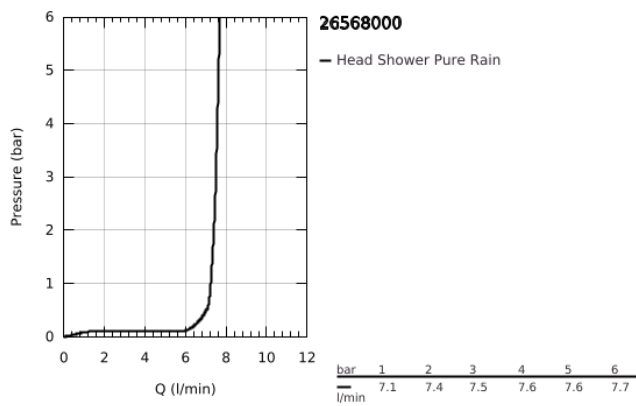

26 568 000 RAINSHOWER MONO 310 CUBE HEAD SHOWER 1 SPRAY

PRODUCT DESCRIPTION

- Colour: chrome
- spray pattern: GROHE PureRain
- maximum flow rate (at 3 bar): 7.5 l/min
- spray plate chrome
- ball joint with turning angle $\pm 10^\circ$
- connection thread 1/2"
- GROHE EcoJoy - less water, perfect flow
- GROHE DreamSpray - perfect spray pattern
- GROHE LongLife finish
- GROHE SpeedClean - effortless limescale removal
- Inner WaterGuide - inner insulation for surface protection
- suitable for instantaneous heater

26 568 000 **RAINSHOWER MONO 310 CUBE HEAD SHOWER 1 SPRAY**

SPARE PARTS

1: Fibre seal dia. \varnothing 18,5 x \varnothing 12 x 2 (Spare part-nr. 0138900M)

2: Dirt strainer (Spare part-nr. 48007000)