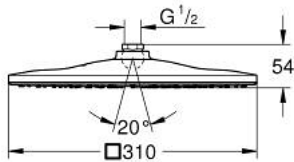

26 568 000 RAINSHOWER MONO 310 CUBE HEAD SHOWER 1 SPRAY

PRODUCT DESCRIPTION

- Colour: chrome
- spray pattern: GROHE PureRain
- maximum flow rate (at 3 bar): 7.5 l/min
- spray plate chrome
- ball joint with turning angle $\pm 10^\circ$
- connection thread 1/2"
- GROHE EcoJoy - less water, perfect flow
- GROHE DreamSpray - perfect spray pattern
- GROHE LongLife finish
- GROHE SpeedClean - effortless limescale removal
- Inner WaterGuide - inner insulation for surface protection
- suitable for instantaneous heater

26 568 000 **RAINSHOWER MONO 310 CUBE HEAD SHOWER 1 SPRAY**

SPARE PARTS

1: Fibre seal dia. \varnothing 18,5 x \varnothing 12 x 2 (Spare part-nr. 0138900M)

2: Dirt strainer (Spare part-nr. 48007000)