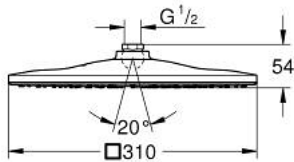

26 568 000 RAINSHOWER MONO 310 CUBE HEAD SHOWER 1 SPRAY

PRODUCT DESCRIPTION

- Tyc: Chrome
- spray pattern: GROHE PureRain
- maximum flow rate (at 3 bar): 7.5 l/min
- spray plate chrome
- ball joint with turning angle $\pm 10^\circ$
- connection thread 1/2"
- GROHE EcoJoy - Less water, perfect flow
- GROHE DreamSpray - perfect spray pattern
- GROHE LongLife finish
- GROHE SpeedClean - effortless limescale removal
- Inner WaterGuide - inner insulation for surface protection
- suitable for instantaneous heater

26 568 000 **RAINSHOWER MONO 310 CUBE HEAD SHOWER 1 SPRAY**

SPARE PARTS

1: Fibre seal Ø 18,5 x Ø 12 x 2 (Spare part-nr. 0138900M)

2: Dirt strainer (Spare part-nr. 48007000)