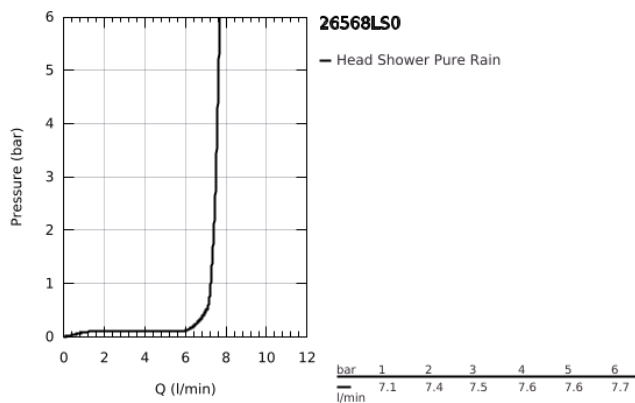

26 568 LS0 RAINSHOWER MONO 310 CUBE HEAD SHOWER 1 SPRAY

PRODUCT DESCRIPTION

- Colour: moon white
- spray pattern: GROHE PureRain
- maximum flow rate (at 3 bar): 7.5 l/min
- spray plate moon white
- ball joint with turning angle $\pm 10^\circ$
- connection thread 1/2"
- GROHE EcoJoy - less water, perfect flow
- GROHE DreamSpray - perfect spray pattern
- GROHE LongLife finish
- GROHE SpeedClean - effortless limescale removal
- Inner WaterGuide - inner insulation for surface protection
- suitable for instantaneous heater

26 568 LS0 RAINSHOWER MONO 310 CUBE HEAD SHOWER 1 SPRAY

SPARE PARTS

1: Fibre seal dia. \varnothing 18,5 x \varnothing 12 x 2 (Spare part-nr. 0138900M)

2: Dirt strainer (Spare part-nr. 48007000)