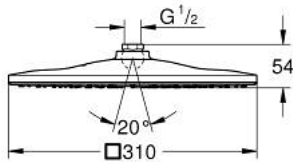

26 568 LS0 RAINSHOWER MONO 310 CUBE HEAD SHOWER 1 SPRAY

PRODUCT DESCRIPTION

- Colour: moon white
- spray pattern: GROHE PureRain
- maximum flow rate (at 3 bar): 7.5 l/min
- spray plate moon white
- ball joint with turning angle $\pm 10^\circ$
- connection thread 1/2"
- GROHE EcoJoy - less water, perfect flow
- GROHE DreamSpray - perfect spray pattern
- GROHE LongLife finish
- GROHE SpeedClean - effortless limescale removal
- Inner WaterGuide - inner insulation for surface protection
- suitable for instantaneous heater

26 568 LS0 RAINSHOWER MONO 310 CUBE HEAD SHOWER 1 SPRAY

SPARE PARTS

1: Fibre seal dia. \varnothing 18,5 x \varnothing 12 x 2 (Spare part-nr. 0138900M)

2: Dirt strainer (Spare part-nr. 48007000)