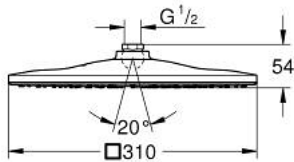

26 568 LS0 RAINSHOWER MONO 310 CUBE HEAD SHOWER 1 SPRAY

PRODUCT DESCRIPTION

- Tyc: moon white
- spray pattern: GROHE PureRain
- maximum flow rate (at 3 bar): 7.5 l/min
- spray plate moon white
- ball joint with turning angle $\pm 10^\circ$
- connection thread 1/2"
- GROHE EcoJoy - Less water, perfect flow
- GROHE DreamSpray - perfect spray pattern
- GROHE LongLife finish
- GROHE SpeedClean - effortless limescale removal
- Inner WaterGuide - inner insulation for surface protection
- suitable for instantaneous heater

26 568 LS0 RAINSHOWER MONO 310 CUBE HEAD SHOWER 1 SPRAY

SPARE PARTS

1: Fibre seal Ø 18,5 x Ø 12 x 2 (Spare part-nr. 0138900M)

2: Dirt strainer (Spare part-nr. 48007000)