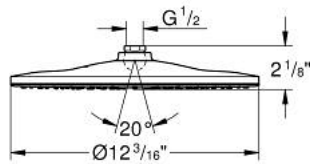

### PRODUCT DESCRIPTION

- Colour: chrome
- spray pattern: GROHE PureRain
- maximum flow rate (at 3 bar): 5 l/min
- spray plate chrome
- ball joint with turning angle  $\pm 10^\circ$
- connection thread 1/2"
- GROHE EcoJoy - less water, perfect flow
- GROHE DreamSpray - perfect spray pattern
- GROHE LongLife finish
- GROHE SpeedClean - effortless limescale removal
- Inner WaterGuide - inner insulation for surface protection
- suitable for instantaneous heater
- min. recommended pressure 1.0 bar

26 569 000 **RAINSHOWER MONO 310 HEAD SHOWER 1 SPRAY**

**SPARE PARTS**

1: Fibre seal dia.  $\varnothing$  18,5 x  $\varnothing$  12 x 2 (Spare part-nr. 0138900M)

2: Dirt strainer (Spare part-nr. 48007000)