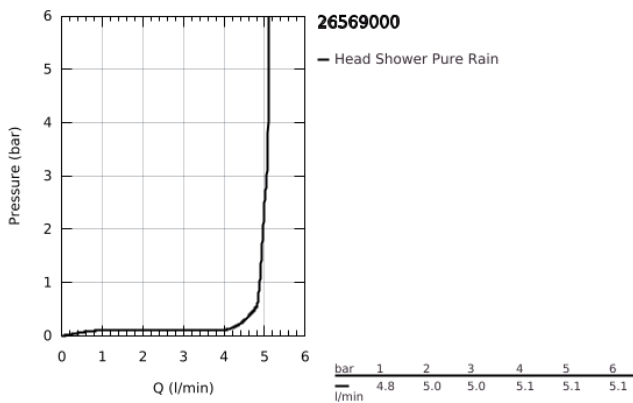

## 26 569 000 RAINSHOWER MONO 310 HEAD SHOWER 1 SPRAY

### PRODUCT DESCRIPTION

- Colour: chrome
- spray pattern: GROHE PureRain
- maximum flow rate (at 3 bar): 5 l/min
- spray plate chrome
- ball joint with turning angle  $\pm 10^\circ$
- connection thread 1/2"
- GROHE EcoJoy - less water, perfect flow
- GROHE DreamSpray - perfect spray pattern
- GROHE LongLife finish
- GROHE SpeedClean - effortless limescale removal
- Inner WaterGuide - inner insulation for surface protection
- suitable for instantaneous heater
- min. recommended pressure 1.0 bar

26 569 000 **RAINSHOWER MONO 310 HEAD SHOWER 1 SPRAY**

**SPARE PARTS**

1: Fibre seal dia.  $\varnothing$  18,5 x  $\varnothing$  12 x 2 (Spare part-nr. 0138900M)

2: Dirt strainer (Spare part-nr. 48007000)