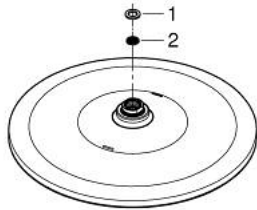

### PRODUCT DESCRIPTION

- Tyc: Chrome
- spray pattern: GROHE PureRain
- maximum flow rate (at 3 bar): 5 l/min
- spray plate chrome
- ball joint with turning angle  $\pm 10^\circ$
- connection thread 1/2"
- GROHE EcoJoy - Less water, perfect flow
- GROHE DreamSpray - perfect spray pattern
- GROHE LongLife finish
- GROHE SpeedClean - effortless limescale removal
- Inner WaterGuide - inner insulation for surface protection
- suitable for instantaneous heater
- min. recommended pressure 1.0 bar

26 569 000 **RAINSHOWER MONO 310 HEAD SHOWER 1 SPRAY**

**SPARE PARTS**

1: Fibre seal Ø 18,5 x Ø 12 x 2 (Spare part-nr. 0138900M)

2: Dirt strainer (Spare part-nr. 48007000)