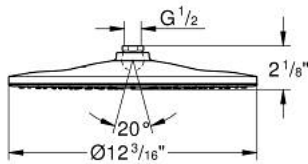

### PRODUCT DESCRIPTION

- Tyc: Chrome
- spray pattern: GROHE PureRain
- maximum flow rate (at 3 bar): 5 l/min
- spray plate chrome
- ball joint with turning angle  $\pm 10^\circ$
- connection thread 1/2"
- GROHE EcoJoy - Less water, perfect flow
- GROHE DreamSpray - perfect spray pattern
- GROHE LongLife finish
- GROHE SpeedClean - effortless limescale removal
- Inner WaterGuide - inner insulation for surface protection
- suitable for instantaneous heater
- min. recommended pressure 1.0 bar

26 569 000 **RAINSHOWER MONO 310 HEAD SHOWER 1 SPRAY**

**SPARE PARTS**

1: Fibre seal Ø 18,5 x Ø 12 x 2 (Spare part-nr. 0138900M)

2: Dirt strainer (Spare part-nr. 48007000)