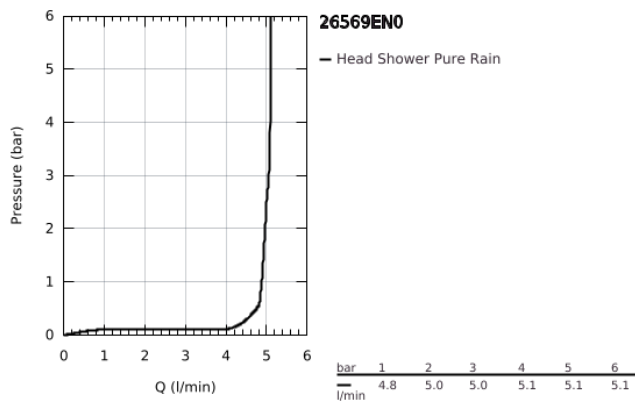

26 569 EN0 RAINSHOWER MONO 310 HEAD SHOWER 1 SPRAY

PRODUCT DESCRIPTION

- Colour: brushed nickel
- spray pattern: GROHE PureRain
- maximum flow rate (at 3 bar): 5 l/min
- spray plate brushed nickel
- ball joint with turning angle $\pm 10^\circ$
- connection thread 1/2"
- GROHE EcoJoy - less water, perfect flow
- GROHE DreamSpray - perfect spray pattern
- GROHE LongLife finish
- GROHE SpeedClean - effortless limescale removal
- Inner WaterGuide - inner insulation for surface protection
- suitable for instantaneous heater
- min. recommended pressure 1.0 bar

26 569 EN0 RAINSHOWER MONO 310 HEAD SHOWER 1 SPRAY

SPARE PARTS

1: Fibre seal dia. \varnothing 18,5 x \varnothing 12 x 2 (Spare part-nr. 0138900M)

2: Dirt strainer (Spare part-nr. 48007000)