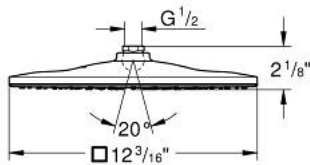

### PRODUCT DESCRIPTION

- Colour: chrome
- spray pattern: GROHE PureRain
- maximum flow rate (at 3 bar): 6 l/min
- spray plate chrome
- ball joint with turning angle  $\pm 10^\circ$
- connection thread 1/2"
- GROHE EcoJoy - less water, perfect flow
- GROHE DreamSpray - perfect spray pattern
- GROHE LongLife finish
- GROHE SpeedClean - effortless limescale removal
- Inner WaterGuide - inner insulation for surface protection
- suitable for instantaneous heater

26 570 000 **RAINSHOWER MONO 310 CUBE HEAD SHOWER 1 SPRAY**

**SPARE PARTS**

1: Fibre seal dia.  $\varnothing$  18,5 x  $\varnothing$  12 x 2 (Spare part-nr. 0138900M)

2: Dirt strainer (Spare part-nr. 48007000)