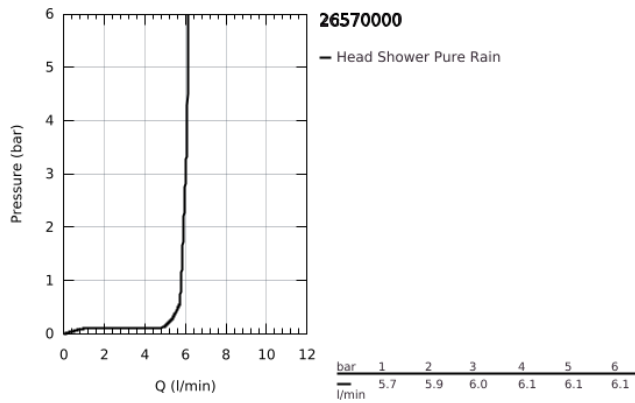

## 26 570 000 RAINSHOWER MONO 310 CUBE HEAD SHOWER 1 SPRAY

### PRODUCT DESCRIPTION

- Colour: chrome
- spray pattern: GROHE PureRain
- maximum flow rate (at 3 bar): 6 l/min
- spray plate chrome
- ball joint with turning angle  $\pm 10^\circ$
- connection thread 1/2"
- GROHE EcoJoy - less water, perfect flow
- GROHE DreamSpray - perfect spray pattern
- GROHE LongLife finish
- GROHE SpeedClean - effortless limescale removal
- Inner WaterGuide - inner insulation for surface protection
- suitable for instantaneous heater

26 570 000 **RAINSHOWER MONO 310 CUBE HEAD SHOWER 1 SPRAY**

**SPARE PARTS**

1: Fibre seal dia.  $\varnothing$  18,5 x  $\varnothing$  12 x 2 (Spare part-nr. 0138900M)

2: Dirt strainer (Spare part-nr. 48007000)