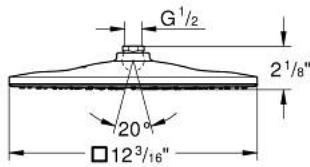

26 570 000 RAINSHOWER MONO 310 CUBE HEAD SHOWER 1 SPRAY

PRODUCT DESCRIPTION

- Tyc: Chrome
- spray pattern: GROHE PureRain
- maximum flow rate (at 3 bar): 6 l/min
- spray plate chrome
- ball joint with turning angle $\pm 10^\circ$
- connection thread 1/2"
- GROHE EcoJoy - Less water, perfect flow
- GROHE DreamSpray - perfect spray pattern
- GROHE LongLife finish
- GROHE SpeedClean - effortless limescale removal
- Inner WaterGuide - inner insulation for surface protection
- suitable for instantaneous heater

26 570 000 **RAINSHOWER MONO 310 CUBE HEAD SHOWER 1 SPRAY**

SPARE PARTS

1: Fibre seal Ø 18,5 x Ø 12 x 2 (Spare part-nr. 0138900M)

2: Dirt strainer (Spare part-nr. 48007000)