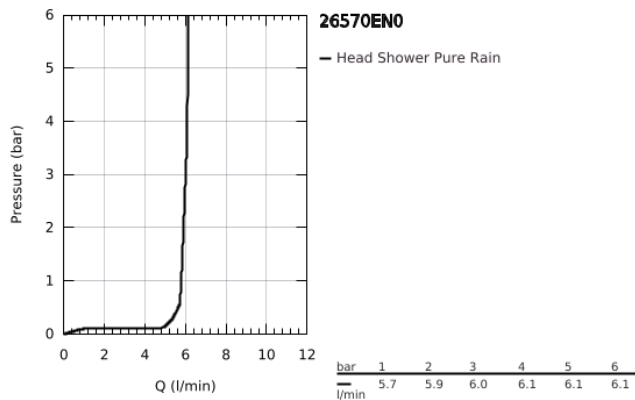

## 26 570 EN0 RAINSHOWER MONO 310 CUBE HEAD SHOWER 1 SPRAY

### PRODUCT DESCRIPTION

- Colour: brushed nickel
- spray pattern: GROHE PureRain
- maximum flow rate (at 3 bar): 6 l/min
- spray plate brushed nickel
- ball joint with turning angle  $\pm 10^\circ$
- connection thread 1/2"
- GROHE EcoJoy - less water, perfect flow
- GROHE DreamSpray - perfect spray pattern
- GROHE LongLife finish
- GROHE SpeedClean - effortless limescale removal
- Inner WaterGuide - inner insulation for surface protection
- suitable for instantaneous heater