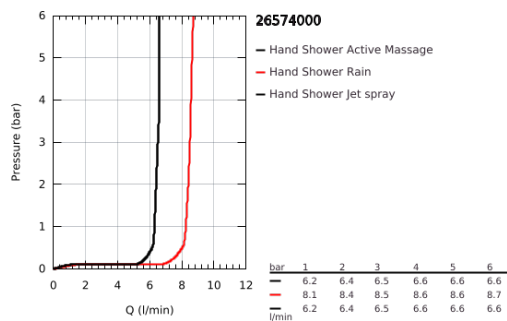

## 26 574 000 RAINSHOWER SMARTACTIVE 130 HAND SHOWER 3 SPRAYS

### PRODUCT DESCRIPTION

- Colour: chrome
- spray plate in corresponding colour
- spray patterns: Rain, Jet, ActiveMassage
- maximum flow rate (at 3 bar): 8.5 l/min
- GROHE EcoJoy - less water, perfect flow
- GROHE DreamSpray - perfect spray pattern
- GROHE SmartTip showering spray selection via push of a ring
- GROHE LongLife finish
- GROHE SpeedClean - effortless limescale removal
- Inner WaterGuide - inner insulation for surface protection
- universal mounting system, fitting all standard shower hoses
- suitable for instantaneous heater