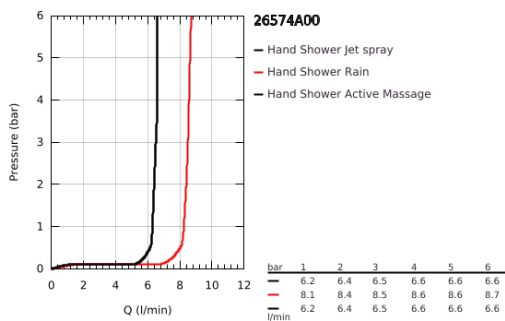

26 574 A00 RAINSHOWER SMARTACTIVE 130 HAND SHOWER 3 SPRAYS

PRODUCT DESCRIPTION

- Colour: hard graphite
- spray plate in corresponding colour
- spray patterns: Rain, Jet, ActiveMassage
- maximum flow rate (at 3 bar): 8.5 l/min
- GROHE EcoJoy - less water, perfect flow
- GROHE DreamSpray - perfect spray pattern
- GROHE SmartTip showering spray selection via push of a ring
- GROHE LongLife finish
- GROHE SpeedClean - effortless limescale removal
- Inner WaterGuide - inner insulation for surface protection
- universal mounting system, fitting all standard shower hoses
- suitable for instantaneous heater