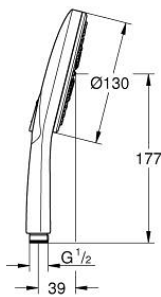

26 574 A00 RAINSHOWER SMARTACTIVE 130 HAND SHOWER 3 SPRAYS

PRODUCT DESCRIPTION

- Colour: hard graphite
- spray plate in corresponding colour
- spray patterns: Rain, Jet, ActiveMassage
- maximum flow rate (at 3 bar): 8.5 l/min
- GROHE EcoJoy - less water, perfect flow
- GROHE DreamSpray - perfect spray pattern
- GROHE SmartTip showering spray selection via push of a ring
- GROHE LongLife finish
- GROHE SpeedClean - effortless limescale removal
- Inner WaterGuide - inner insulation for surface protection
- universal mounting system, fitting all standard shower hoses
- suitable for instantaneous heater

26 574 A00 **RAINSHOWER SMARTACTIVE 130 HAND SHOWER 3 SPRAYS**

SPARE PARTS

1: Dirt strainer (Spare part-nr. 0700200M)