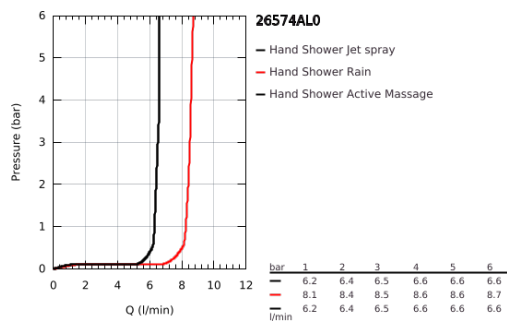

26 574 AL0 RAINSHOWER SMARTACTIVE 130 HAND SHOWER 3 SPRAYS

PRODUCT DESCRIPTION

- Colour: brushed hard graphite
- spray plate in corresponding colour
- spray patterns: Rain, Jet, ActiveMassage
- maximum flow rate (at 3 bar): 8.5 l/min
- GROHE EcoJoy - less water, perfect flow
- GROHE DreamSpray - perfect spray pattern
- GROHE SmartTip showering spray selection via push of a ring
- GROHE LongLife finish
- GROHE SpeedClean - effortless limescale removal
- Inner WaterGuide - inner insulation for surface protection
- universal mounting system, fitting all standard shower hoses
- suitable for instantaneous heater