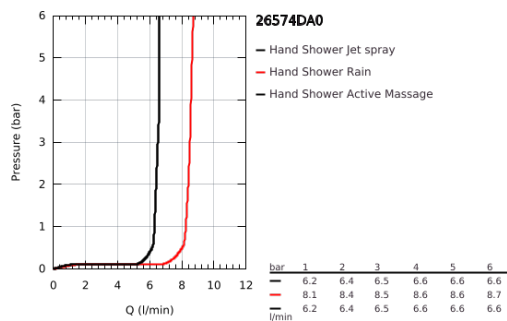

## 26 574 DA0 RAINSHOWER SMARTACTIVE 130 HAND SHOWER 3 SPRAYS

### PRODUCT DESCRIPTION

- Colour: warm sunset
- spray plate in corresponding colour
- spray patterns: Rain, Jet, ActiveMassage
- maximum flow rate (at 3 bar): 8.5 l/min
- GROHE EcoJoy - less water, perfect flow
- GROHE DreamSpray - perfect spray pattern
- GROHE SmartTip showering spray selection via push of a ring
- GROHE LongLife finish
- GROHE SpeedClean - effortless limescale removal
- Inner WaterGuide - inner insulation for surface protection
- universal mounting system, fitting all standard shower hoses
- suitable for instantaneous heater