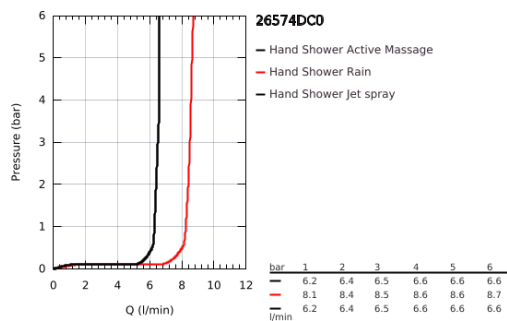

## 26 574 DC0 RAINSHOWER SMARTACTIVE 130 HAND SHOWER 3 SPRAYS

### PRODUCT DESCRIPTION

- Colour: supersteel
- spray plate in corresponding colour
- spray patterns: Rain, Jet, ActiveMassage
- maximum flow rate (at 3 bar): 8.5 l/min
- GROHE EcoJoy - less water, perfect flow
- GROHE DreamSpray - perfect spray pattern
- GROHE SmartTip showering spray selection via push of a ring
- GROHE LongLife finish
- GROHE SpeedClean - effortless limescale removal
- Inner WaterGuide - inner insulation for surface protection
- universal mounting system, fitting all standard shower hoses
- suitable for instantaneous heater