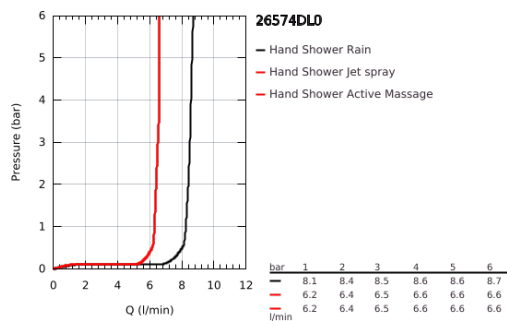

26 574 DL0 RAINSHOWER SMARTACTIVE 130 HAND SHOWER 3 SPRAYS

PRODUCT DESCRIPTION

- Colour: brushed warm sunset
- spray plate in corresponding colour
- spray patterns: Rain, Jet, ActiveMassage
- maximum flow rate (at 3 bar): 8.5 l/min
- GROHE EcoJoy - less water, perfect flow
- GROHE DreamSpray - perfect spray pattern
- GROHE SmartTip showering spray selection via push of a ring
- GROHE LongLife finish
- GROHE SpeedClean - effortless limescale removal
- Inner WaterGuide - inner insulation for surface protection
- universal mounting system, fitting all standard shower hoses
- suitable for instantaneous heater