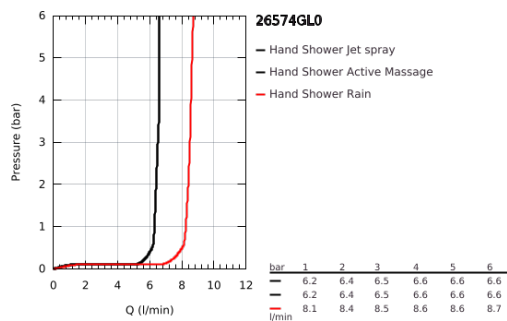

26 574 GL0 RAINSHOWER SMARTACTIVE 130 HAND SHOWER 3 SPRAYS

PRODUCT DESCRIPTION

- Colour: cool sunrise
- spray plate in corresponding colour
- spray patterns: Rain, Jet, ActiveMassage
- maximum flow rate (at 3 bar): 8.5 l/min
- GROHE EcoJoy - less water, perfect flow
- GROHE DreamSpray - perfect spray pattern
- GROHE SmartTip showering spray selection via push of a ring
- GROHE LongLife finish
- GROHE SpeedClean - effortless limescale removal
- Inner WaterGuide - inner insulation for surface protection
- universal mounting system, fitting all standard shower hoses
- suitable for instantaneous heater

26 574 GL0 RAINSHOWER SMARTACTIVE 130 HAND SHOWER 3 SPRAYS

SPARE PARTS

1: Dirt strainer (Spare part-nr. 0700200M)