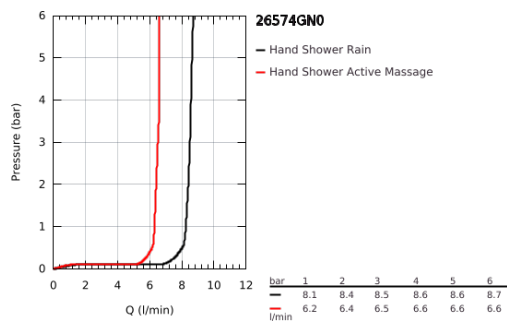

26 574 GN0 RAINSHOWER SMARTACTIVE 130 HAND SHOWER 3 SPRAYS

PRODUCT DESCRIPTION

- Colour: brushed cool sunrise
- spray plate in corresponding colour
- spray patterns: Rain, Jet, ActiveMassage
- maximum flow rate (at 3 bar): 8.5 l/min
- GROHE EcoJoy - less water, perfect flow
- GROHE DreamSpray - perfect spray pattern
- GROHE SmartTip showering spray selection via push of a ring
- GROHE LongLife finish
- GROHE SpeedClean - effortless limescale removal
- Inner WaterGuide - inner insulation for surface protection
- universal mounting system, fitting all standard shower hoses
- suitable for instantaneous heater

26 574 GN0 **RAINSHOWER SMARTACTIVE 130 HAND SHOWER 3 SPRAYS**

SPARE PARTS

1: Dirt strainer (Spare part-nr. 0700200M)