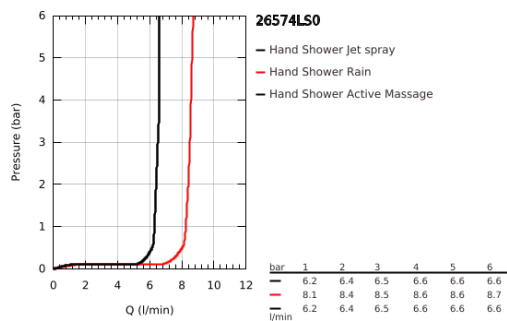

## 26 574 LS0 RAINSHOWER SMARTACTIVE 130 HAND SHOWER 3 SPRAYS

### PRODUCT DESCRIPTION

- Colour: moon white
- spray plate moon white
- spray patterns: Rain, Jet, ActiveMassage
- maximum flow rate (at 3 bar): 8.5 l/min
- GROHE EcoJoy - less water, perfect flow
- GROHE DreamSpray - perfect spray pattern
- GROHE SmartTip showering spray selection via push of a ring
- GROHE LongLife finish
- GROHE SpeedClean - effortless limescale removal
- Inner WaterGuide - inner insulation for surface protection
- universal mounting system, fitting all standard shower hoses
- suitable for instantaneous heater