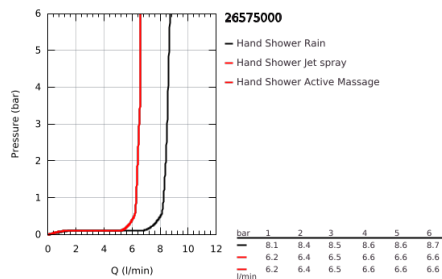

26 575 000 RAINSHOWER SMARTACTIVE 130 SHOWER RAIL SET 3 SPRAYS

PRODUCT DESCRIPTION

- Colour: chrome
- consisting of:
 - hand shower Rainshower SmartActive 130 (26 574)
 - maximum flow rate (at 3 bar): 8.5 l/min
 - shower rail 600 mm
 - with wall holders made of metal
 - shower hose Silverflex 1750 mm 1/2" x 1/2" (28 388)
 - GROHE EasyReach tray
 - GROHE EcoJoy - less water, perfect flow
 - GROHE DreamSpray - perfect spray pattern
 - GROHE LongLife finish
 - GROHE FastFixation Plus adjustable distance between brackets for adaption to existing drilling holes
 - GROHE TileFix adjustable depth on upper and lower bracket
 - GROHE SpeedClean - effortless limescale removal
 - Inner WaterGuide - inner insulation for surface protection
 - TwistStop - to prevent hose from twisting
 - suitable for instantaneous heater

26 575 000 **RAINSHOWER SMARTACTIVE 130 SHOWER RAIL SET 3 SPRAYS**

SPARE PARTS

- 1: Shower rail holder (Spare part-nr. 48425000)
- 2: Glide element (Spare part-nr. 48424000)
- 3: Soap dish (Spare part-nr. 48426000)
- 4: Dirt strainer (Spare part-nr. 0700200M)