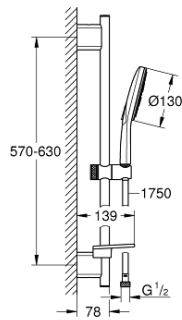

26 575 000 RAINSHOWER SMARTACTIVE 130 SHOWER RAIL SET 3 SPRAYS

PRODUCT DESCRIPTION

- Colour: chrome
- consisting of:
 - hand shower Rainshower SmartActive 130 (26 574)
 - maximum flow rate (at 3 bar): 8.5 l/min
 - shower rail 600 mm
 - with wall holders made of metal
 - shower hose Silverflex 1750 mm 1/2" x 1/2" (28 388)
 - GROHE EasyReach tray
 - GROHE EcoJoy - less water, perfect flow
 - GROHE DreamSpray - perfect spray pattern
 - GROHE LongLife finish
 - GROHE FastFixation Plus adjustable distance between brackets for adaption to existing drilling holes
 - GROHE TileFix adjustable depth on upper and lower bracket
 - GROHE SpeedClean - effortless limescale removal
 - Inner WaterGuide - inner insulation for surface protection
 - TwistStop - to prevent hose from twisting
 - suitable for instantaneous heater

26 575 000 **RAINSHOWER SMARTACTIVE 130 SHOWER RAIL SET 3 SPRAYS**

SPARE PARTS

- 1: Shower rail holder (Spare part-nr. 48425000)
- 2: Glide element (Spare part-nr. 48424000)
- 3: Soap dish (Spare part-nr. 48426000)
- 4: Dirt strainer (Spare part-nr. 0700200M)