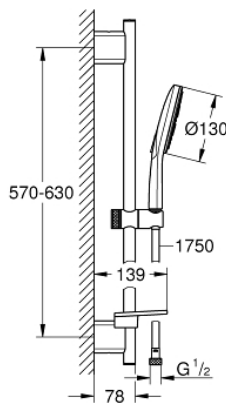

## 26 575 000 RAINSHOWER SMARTACTIVE 130 SHOWER RAIL SET 3 SPRAYS

### PRODUCT DESCRIPTION

- Tyc: Chrome
- consisting of:
  - hand shower Rainshower SmartActive 130 (26 574)
  - maximum flow rate (at 3 bar): 8.5 l/min
  - shower rail 600 mm
  - with wall holders made of metal
  - shower hose Silverflex 1750 mm 1/2" x 1/2" (28 388)
  - GROHE EasyReach tray
  - GROHE EcoJoy - Less water, perfect flow
  - GROHE DreamSpray - perfect spray pattern
  - GROHE LongLife finish
  - GROHE FastFixation Plus adjustable distance between brackets for adaption to existing drilling holes
  - GROHE TileFix adjustable depth on upper and lower bracket
  - GROHE SpeedClean - effortless limescale removal
  - Inner WaterGuide - inner insulation for surface protection
  - TwistStop - to prevent hose from twisting
  - suitable for instantaneous heater

26 575 000 **RAINSHOWER SMARTACTIVE 130 SHOWER RAIL SET 3 SPRAYS**

**SPARE PARTS**

- 1: Shower rail holder (Spare part-nr. 48425000)
- 2: Glide element (Spare part-nr. 48424000)
- 3: Soap dish (Spare part-nr. 48426000)
- 4: Dirt strainer (Spare part-nr. 0700200M)