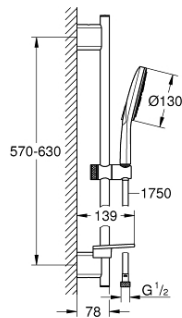

## 26 576 LS0 RAINSHOWER SMARTACTIVE 130 SHOWER RAIL SET 3 SPRAYS

### PRODUCT DESCRIPTION

- Colour: moon white
- consisting of:
  - Rainshower SmartActive 130 hand shower 3 sprays (26 544)
  - spray plate moon white
  - shower rail 600 mm
  - with wall holders made of metal
  - shower hose Silverflex 1750 mm 1/2" x 1/2" (28 388)
  - GROHE EasyReach tray
  - GROHE DreamSpray - perfect spray pattern
  - GROHE LongLife finish
  - GROHE FastFixation Plus adjustable distance between brackets for adaption to existing drilling holes
  - GROHE TileFix adjustable depth on upper and lower bracket
  - GROHE SpeedClean - effortless limescale removal
  - Inner WaterGuide - inner insulation for surface protection
  - TwistStop - to prevent hose from twisting
  - suitable for instantaneous heater
  - min. recommended pressure 1.0 bar

### SPARE PARTS

- 1: Shower rail holder (Spare part-nr. 48425000)
- 2: Glide element (Spare part-nr. 48424000)
- 3: Soap dish (Spare part-nr. 48426000)
- 4: Dirt strainer (Spare part-nr. 0700200M)