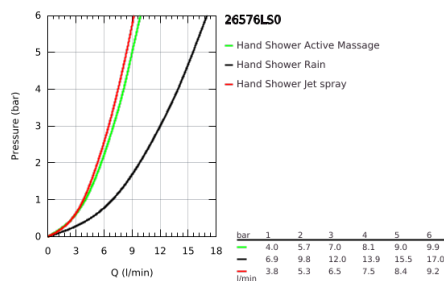

## 26 576 LS0 RAINSHOWER SMARTACTIVE 130 SHOWER RAIL SET 3 SPRAYS

### PRODUCT DESCRIPTION

- Colour: moon white
- consisting of:
  - Rainshower SmartActive 130 hand shower 3 sprays (26 544)
  - spray plate moon white
  - shower rail 600 mm
  - with wall holders made of metal
  - shower hose Silverflex 1750 mm 1/2" x 1/2" (28 388)
  - GROHE EasyReach tray
  - GROHE DreamSpray - perfect spray pattern
  - GROHE LongLife finish
  - GROHE FastFixation Plus adjustable distance between brackets for adaption to existing drilling holes
  - GROHE TileFix adjustable depth on upper and lower bracket
  - GROHE SpeedClean - effortless limescale removal
  - Inner WaterGuide - inner insulation for surface protection
  - TwistStop - to prevent hose from twisting
  - suitable for instantaneous heater
  - min. recommended pressure 1.0 bar