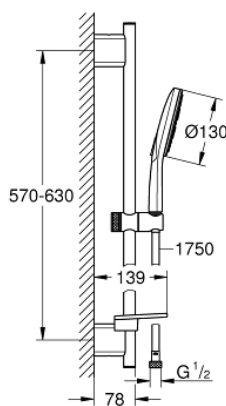

26 576 LS0 RAINSHOWER SMARTACTIVE 130 SHOWER RAIL SET 3 SPRAYS

PRODUCT DESCRIPTION

- Tyc: moon white
- consisting of:
 - Rainshower SmartActive 130 hand shower 3 sprays (26 544)
 - spray plate moon white
 - shower rail 600 mm
 - with wall holders made of metal
 - shower hose Silverflex 1750 mm 1/2" x 1/2" (28 388)
 - GROHE EasyReach tray
 - GROHE DreamSpray - perfect spray pattern
 - GROHE LongLife finish
 - GROHE FastFixation Plus adjustable distance between brackets for adaption to existing drilling holes
 - GROHE TileFix adjustable depth on upper and lower bracket
 - GROHE SpeedClean - effortless limescale removal
 - Inner WaterGuide - inner insulation for surface protection
 - TwistStop - to prevent hose from twisting
 - suitable for instantaneous heater
 - min. recommended pressure 1.0 bar

26 576 LS0 RAINSHOWER SMARTACTIVE 130 SHOWER RAIL SET 3 SPRAYS

SPARE PARTS

- 1: Shower rail holder (Spare part-nr. 48425000)
- 2: Glide element (Spare part-nr. 48424000)
- 3: Soap dish (Spare part-nr. 48426000)
- 4: Dirt strainer (Spare part-nr. 0700200M)