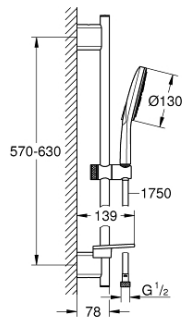

26 577 LS0 RAINSHOWER SMARTACTIVE 130 SHOWER RAIL SET 3 SPRAYS

PRODUCT DESCRIPTION

- Colour: moon white
- consisting of:
 - hand shower Rainshower SmartActive 130 (26 574)
 - maximum flow rate (at 3 bar): 8.5 l/min
 - spray plate moon white
 - shower rail 600 mm
 - with wall holders made of metal
 - shower hose Silverflex 1750 mm 1/2" x 1/2" (28 388)
 - GROHE EasyReach tray
 - GROHE EcoJoy - less water, perfect flow
 - GROHE DreamSpray - perfect spray pattern
 - GROHE LongLife finish
 - GROHE FastFixation Plus adjustable distance between brackets for adaption to existing drilling holes
 - GROHE TileFix adjustable depth on upper and lower bracket
 - GROHE SpeedClean - effortless limescale removal
 - Inner WaterGuide - inner insulation for surface protection
 - TwistStop - to prevent hose from twisting
 - suitable for instantaneous heater
 - min. recommended pressure 1.0 bar

26 577 LS0 RAINSHOWER SMARTACTIVE 130 SHOWER RAIL SET 3 SPRAYS

SPARE PARTS

- 1: Shower rail holder (Spare part-nr. 48425000)
- 2: Glide element (Spare part-nr. 48424000)
- 3: Soap dish (Spare part-nr. 48426000)
- 4: Dirt strainer (Spare part-nr. 0700200M)