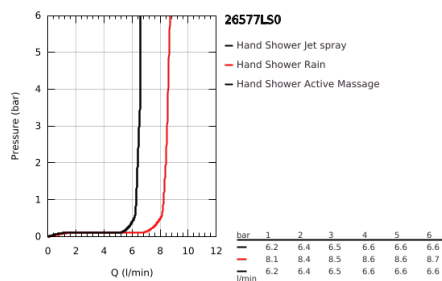

26 577 LS0 RAINSHOWER SMARTACTIVE 130 SHOWER RAIL SET 3 SPRAYS

PRODUCT DESCRIPTION

- Colour: moon white
- consisting of:
 - hand shower Rainshower SmartActive 130 (26 574)
 - maximum flow rate (at 3 bar): 8.5 l/min
 - spray plate moon white
 - shower rail 600 mm
 - with wall holders made of metal
 - shower hose Silverflex 1750 mm 1/2" x 1/2" (28 388)
 - GROHE EasyReach tray
 - GROHE EcoJoy - less water, perfect flow
 - GROHE DreamSpray - perfect spray pattern
 - GROHE LongLife finish
 - GROHE FastFixation Plus adjustable distance between brackets for adaption to existing drilling holes
 - GROHE TileFix adjustable depth on upper and lower bracket
 - GROHE SpeedClean - effortless limescale removal
 - Inner WaterGuide - inner insulation for surface protection
 - TwistStop - to prevent hose from twisting
 - suitable for instantaneous heater
 - min. recommended pressure 1.0 bar

26 577 LS0 RAINSHOWER SMARTACTIVE 130 SHOWER RAIL SET 3 SPRAYS

SPARE PARTS

- 1: Shower rail holder (Spare part-nr. 48425000)
- 2: Glide element (Spare part-nr. 48424000)
- 3: Soap dish (Spare part-nr. 48426000)
- 4: Dirt strainer (Spare part-nr. 0700200M)