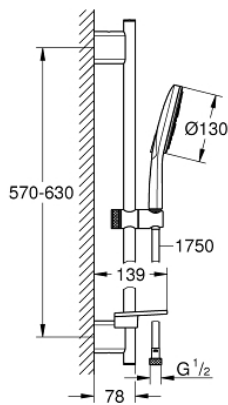

26 577 LS0 RAINSHOWER SMARTACTIVE 130 SHOWER RAIL SET 3 SPRAYS

PRODUCT DESCRIPTION

- Tyc: moon white
- consisting of:
 - hand shower Rainshower SmartActive 130 (26 574)
 - maximum flow rate (at 3 bar): 8.5 l/min
 - spray plate moon white
 - shower rail 600 mm
 - with wall holders made of metal
 - shower hose Silverflex 1750 mm 1/2" x 1/2" (28 388)
 - GROHE EasyReach tray
 - GROHE EcoJoy - Less water, perfect flow
 - GROHE DreamSpray - perfect spray pattern
 - GROHE LongLife finish
 - GROHE FastFixation Plus adjustable distance between brackets for adaption to existing drilling holes
 - GROHE TileFix adjustable depth on upper and lower bracket
 - GROHE SpeedClean - effortless limescale removal
 - Inner WaterGuide - inner insulation for surface protection
 - TwistStop - to prevent hose from twisting
 - suitable for instantaneous heater
 - min. recommended pressure 1.0 bar

26 577 LS0 RAINSHOWER SMARTACTIVE 130 SHOWER RAIL SET 3 SPRAYS

SPARE PARTS

- 1: Shower rail holder (Spare part-nr. 48425000)
- 2: Glide element (Spare part-nr. 48424000)
- 3: Soap dish (Spare part-nr. 48426000)
- 4: Dirt strainer (Spare part-nr. 0700200M)