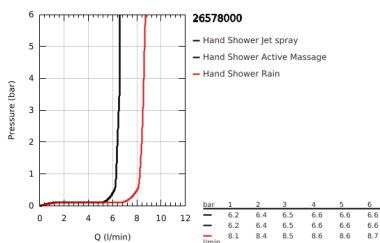

26 578 000 **RAINSHOWER SMARTACTIVE 130 SHOWER RAIL SET 3 SPRAYS**

PRODUCT DESCRIPTION

- Colour: chrome
- consisting of:
 - Rainshower SmartActive 130 hand shower 3 sprays (26 544)
 - maximum flow rate (at 3 bar): 12 l/min
 - shower rail 900 mm
 - with wall holders made of metal
 - shower hose Silverflex 1750 mm 1/2" x 1/2" (28 388)
 - GROHE EasyReach tray
 - GROHE DreamSpray - perfect spray pattern
 - GROHE LongLife finish
 - GROHE FastFixation Plus adjustable distance between brackets for adaption to existing drilling holes
 - GROHE TileFix adjustable depth on upper and lower bracket
 - GROHE SpeedClean - effortless limescale removal
 - Inner WaterGuide - inner insulation for surface protection
 - TwistStop - to prevent hose from twisting
 - suitable for instantaneous heater