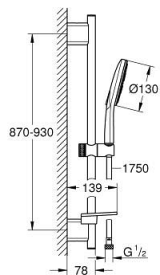

26 578 000 **RAINSHOWER SMARTACTIVE 130 SHOWER RAIL SET 3 SPRAYS**

PRODUCT DESCRIPTION

- Colour: chrome
- consisting of:
 - Rainshower SmartActive 130 hand shower 3 sprays (26 544)
 - maximum flow rate (at 3 bar): 12 l/min
 - shower rail 900 mm
 - with wall holders made of metal
 - shower hose Silverflex 1750 mm 1/2" x 1/2" (28 388)
 - GROHE EasyReach tray
 - GROHE DreamSpray - perfect spray pattern
 - GROHE LongLife finish
 - GROHE FastFixation Plus adjustable distance between brackets for adaption to existing drilling holes
 - GROHE TileFix adjustable depth on upper and lower bracket
 - GROHE SpeedClean - effortless limescale removal
 - Inner WaterGuide - inner insulation for surface protection
 - TwistStop - to prevent hose from twisting
 - suitable for instantaneous heater

26 578 000 RAINSHOWER SMARTACTIVE 130 SHOWER RAIL SET 3 SPRAYS

SPARE PARTS

- 1: Shower rail holder (Spare part-nr. 48425000)
- 2: Glide element (Spare part-nr. 48424000)
- 3: Soap dish (Spare part-nr. 48426000)
- 4: Dirt strainer (Spare part-nr. 0700200M)