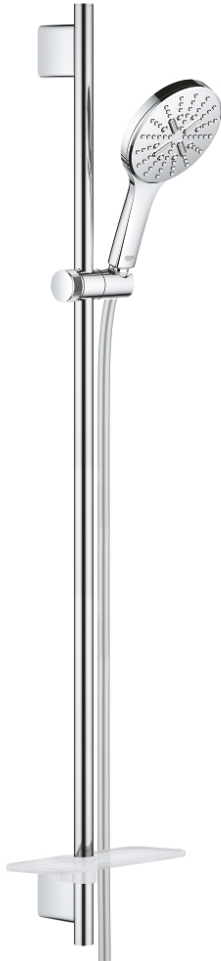

26 578 000 RAINSHOWER SMARTACTIVE 130 SHOWER RAIL SET 3 SPRAYS

PRODUCT DESCRIPTION

- Tyc: Chrome
- consisting of:
 - Rainshower SmartActive 130 hand shower 3 sprays (26 544)
 - maximum flow rate (at 3 bar): 12 l/min
 - shower rail 900 mm
 - with wall holders made of metal
 - shower hose Silverflex 1750 mm 1/2" x 1/2" (28 388)
 - GROHE EasyReach tray
 - GROHE DreamSpray - perfect spray pattern
 - GROHE LongLife finish
 - GROHE FastFixation Plus adjustable distance between brackets for adaption to existing drilling holes
 - GROHE TileFix adjustable depth on upper and lower bracket
 - GROHE SpeedClean - effortless limescale removal
 - Inner WaterGuide - inner insulation for surface protection
 - TwistStop - to prevent hose from twisting
 - suitable for instantaneous heater

26 578 000 **RAINSHOWER SMARTACTIVE 130 SHOWER RAIL SET 3 SPRAYS**

SPARE PARTS

- 1: Shower rail holder (Spare part-nr. 48425000)
- 2: Glide element (Spare part-nr. 48424000)
- 3: Soap dish (Spare part-nr. 48426000)
- 4: Dirt strainer (Spare part-nr. 0700200M)