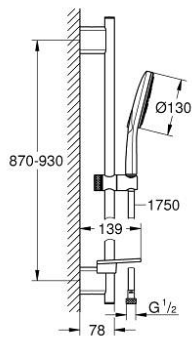

26 578 000 RAINSHOWER SMARTACTIVE 130 SHOWER RAIL SET 3 SPRAYS

PRODUCT DESCRIPTION

- Tyc: Chrome
- consisting of:
 - Rainshower SmartActive 130 hand shower 3 sprays (26 544)
 - maximum flow rate (at 3 bar): 12 l/min
 - shower rail 900 mm
 - with wall holders made of metal
 - shower hose Silverflex 1750 mm 1/2" x 1/2" (28 388)
 - GROHE EasyReach tray
 - GROHE DreamSpray - perfect spray pattern
 - GROHE LongLife finish
 - GROHE FastFixation Plus adjustable distance between brackets for adaption to existing drilling holes
 - GROHE TileFix adjustable depth on upper and lower bracket
 - GROHE SpeedClean - effortless limescale removal
 - Inner WaterGuide - inner insulation for surface protection
 - TwistStop - to prevent hose from twisting
 - suitable for instantaneous heater

26 578 000 **RAINSHOWER SMARTACTIVE 130 SHOWER RAIL SET 3 SPRAYS**

SPARE PARTS

- 1: Shower rail holder (Spare part-nr. 48425000)
- 2: Glide element (Spare part-nr. 48424000)
- 3: Soap dish (Spare part-nr. 48426000)
- 4: Dirt strainer (Spare part-nr. 0700200M)