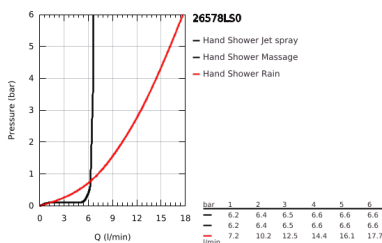

## 26 578 LS0 RAINSHOWER SMARTACTIVE 130 SHOWER RAIL SET 3 SPRAYS

### PRODUCT DESCRIPTION

- Colour: moon white
- consisting of:
  - Rainshower SmartActive 130 hand shower 3 sprays (26 544)
  - spray plate moon white
  - shower rail 900 mm
  - with wall holders made of metal
  - shower hose Silverflex 1750 mm 1/2" x 1/2" (28 388)
  - GROHE EasyReach tray
  - GROHE DreamSpray - perfect spray pattern
  - GROHE LongLife finish
  - GROHE FastFixation Plus adjustable distance between brackets for adaption to existing drilling holes
  - GROHE TileFix adjustable depth on upper and lower bracket
  - GROHE SpeedClean - effortless limescale removal
  - Inner WaterGuide - inner insulation for surface protection
  - TwistStop - to prevent hose from twisting
- suitable for instantaneous heater