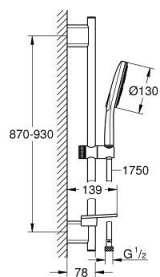

## 26 578 LS0 RAINSHOWER SMARTACTIVE 130 SHOWER RAIL SET 3 SPRAYS

### PRODUCT DESCRIPTION

- Colour: moon white
- consisting of:
  - Rainshower SmartActive 130 hand shower 3 sprays (26 544)
  - spray plate moon white
  - shower rail 900 mm
  - with wall holders made of metal
  - shower hose Silverflex 1750 mm 1/2" x 1/2" (28 388)
  - GROHE EasyReach tray
  - GROHE DreamSpray - perfect spray pattern
  - GROHE LongLife finish
  - GROHE FastFixation Plus adjustable distance between brackets for adaption to existing drilling holes
  - GROHE TileFix adjustable depth on upper and lower bracket
  - GROHE SpeedClean - effortless limescale removal
  - Inner WaterGuide - inner insulation for surface protection
  - TwistStop - to prevent hose from twisting
- suitable for instantaneous heater

### SPARE PARTS

- 1: Shower rail holder (Spare part-nr. 48425000)
- 2: Glide element (Spare part-nr. 48424000)
- 3: Soap dish (Spare part-nr. 48426000)
- 4: Dirt strainer (Spare part-nr. 0700200M)