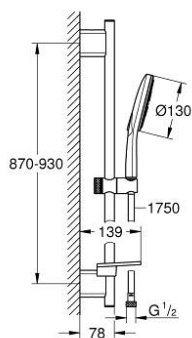

26 578 LS0 RAINSHOWER SMARTACTIVE 130 SHOWER RAIL SET 3 SPRAYS

PRODUCT DESCRIPTION

- Tyc: moon white
- consisting of:
 - Rainshower SmartActive 130 hand shower 3 sprays (26 544)
 - spray plate moon white
 - shower rail 900 mm
 - with wall holders made of metal
 - shower hose Silverflex 1750 mm 1/2" x 1/2" (28 388)
 - GROHE EasyReach tray
 - GROHE DreamSpray - perfect spray pattern
 - GROHE LongLife finish
 - GROHE FastFixation Plus adjustable distance between brackets for adaption to existing drilling holes
 - GROHE TileFix adjustable depth on upper and lower bracket
 - GROHE SpeedClean - effortless limescale removal
 - Inner WaterGuide - inner insulation for surface protection
 - TwistStop - to prevent hose from twisting
 - suitable for instantaneous heater

26 578 LS0 RAINSHOWER SMARTACTIVE 130 SHOWER RAIL SET 3 SPRAYS

SPARE PARTS

- 1: Shower rail holder (Spare part-nr. 48425000)
- 2: Glide element (Spare part-nr. 48424000)
- 3: Soap dish (Spare part-nr. 48426000)
- 4: Dirt strainer (Spare part-nr. 0700200M)