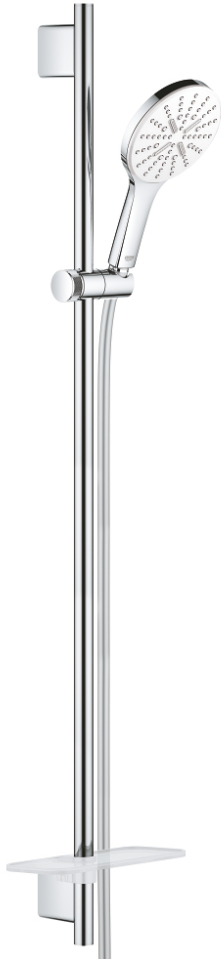

26 578 LS0 RAINSHOWER SMARTACTIVE 130 SHOWER RAIL SET 3 SPRAYS

PRODUCT DESCRIPTION

- Tyc: moon white
- consisting of:
 - Rainshower SmartActive 130 hand shower 3 sprays (26 544)
 - spray plate moon white
 - shower rail 900 mm
 - with wall holders made of metal
 - shower hose Silverflex 1750 mm 1/2" x 1/2" (28 388)
 - GROHE EasyReach tray
 - GROHE DreamSpray - perfect spray pattern
 - GROHE LongLife finish
 - GROHE FastFixation Plus adjustable distance between brackets for adaption to existing drilling holes
 - GROHE TileFix adjustable depth on upper and lower bracket
 - GROHE SpeedClean - effortless limescale removal
 - Inner WaterGuide - inner insulation for surface protection
 - TwistStop - to prevent hose from twisting
 - suitable for instantaneous heater

26 578 LS0 RAINSHOWER SMARTACTIVE 130 SHOWER RAIL SET 3 SPRAYS

SPARE PARTS

- 1: Shower rail holder (Spare part-nr. 48425000)
- 2: Glide element (Spare part-nr. 48424000)
- 3: Soap dish (Spare part-nr. 48426000)
- 4: Dirt strainer (Spare part-nr. 0700200M)