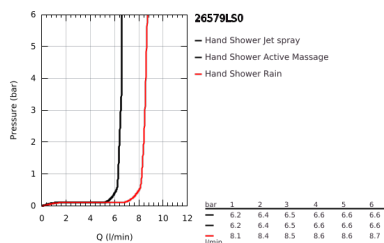

26 579 LS0 RAINSHOWER SMARTACTIVE 130 SHOWER RAIL SET 3 SPRAYS

PRODUCT DESCRIPTION

- Colour: moon white
- consisting of:
 - hand shower Rainshower SmartActive 130 (26 574)
 - maximum flow rate (at 3 bar): 8.5 l/min
 - spray plate moon white
 - shower rail 900 mm
 - with wall holders made of metal
 - shower hose Silverflex 1750 mm 1/2" x 1/2" (28 388)
 - GROHE EasyReach tray
 - GROHE EcoJoy - less water, perfect flow
 - GROHE DreamSpray - perfect spray pattern
 - GROHE LongLife finish
 - GROHE FastFixation Plus adjustable distance between brackets for adaption to existing drilling holes
 - GROHE TileFix adjustable depth on upper and lower bracket
 - GROHE SpeedClean - effortless limescale removal
 - Inner WaterGuide - inner insulation for surface protection
 - TwistStop - to prevent hose from twisting
 - suitable for instantaneous heater