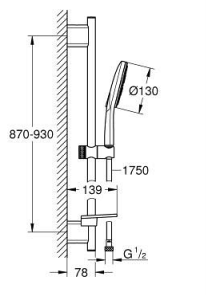

26 579 LS0 RAINSHOWER SMARTACTIVE 130 SHOWER RAIL SET 3 SPRAYS

PRODUCT DESCRIPTION

- Colour: moon white
- consisting of:
 - hand shower Rainshower SmartActive 130 (26 574)
 - maximum flow rate (at 3 bar): 8.5 l/min
 - spray plate moon white
 - shower rail 900 mm
 - with wall holders made of metal
 - shower hose Silverflex 1750 mm 1/2" x 1/2" (28 388)
 - GROHE EasyReach tray
 - GROHE EcoJoy - less water, perfect flow
 - GROHE DreamSpray - perfect spray pattern
 - GROHE LongLife finish
 - GROHE FastFixation Plus adjustable distance between brackets for adaption to existing drilling holes
 - GROHE TileFix adjustable depth on upper and lower bracket
 - GROHE SpeedClean - effortless limescale removal
 - Inner WaterGuide - inner insulation for surface protection
 - TwistStop - to prevent hose from twisting
 - suitable for instantaneous heater

26 579 LS0 RAINSHOWER SMARTACTIVE 130 SHOWER RAIL SET 3 SPRAYS

SPARE PARTS

- 1: Shower rail holder (Spare part-nr. 48425000)
- 2: Glide element (Spare part-nr. 48424000)
- 3: Soap dish (Spare part-nr. 48426000)
- 4: Dirt strainer (Spare part-nr. 0700200M)