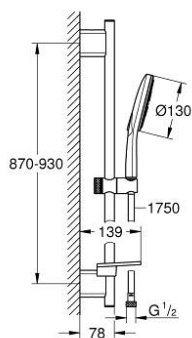

## 26 579 LS0 RAINSHOWER SMARTACTIVE 130 SHOWER RAIL SET 3 SPRAYS

### PRODUCT DESCRIPTION

- Tyc: moon white
- consisting of:
  - hand shower Rainshower SmartActive 130 (26 574)
  - maximum flow rate (at 3 bar): 8.5 l/min
  - spray plate moon white
  - shower rail 900 mm
  - with wall holders made of metal
  - shower hose Silverflex 1750 mm 1/2" x 1/2" (28 388)
  - GROHE EasyReach tray
  - GROHE EcoJoy - Less water, perfect flow
  - GROHE DreamSpray - perfect spray pattern
  - GROHE LongLife finish
  - GROHE FastFixation Plus adjustable distance between brackets for adaption to existing drilling holes
  - GROHE TileFix adjustable depth on upper and lower bracket
  - GROHE SpeedClean - effortless limescale removal
  - Inner WaterGuide - inner insulation for surface protection
  - TwistStop - to prevent hose from twisting
  - suitable for instantaneous heater

### SPARE PARTS

- 1: Shower rail holder (Spare part-nr. 48425000)
- 2: Glide element (Spare part-nr. 48424000)
- 3: Soap dish (Spare part-nr. 48426000)
- 4: Dirt strainer (Spare part-nr. 0700200M)