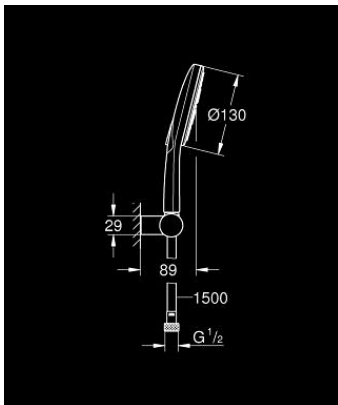

26 580 000 RAINSHOWER SMARTACTIVE 130 WALL HOLDER SET 3 SPRAYS

PRODUCT DESCRIPTION

- Colour: chrome
- consisting of:
 - hand shower Rainshower SmartActive 130 (26 574)
 - maximum flow rate (at 3 bar): 8.5 l/min
 - wall shower holder, adjustable (27 055)
 - Silverflex shower hose 1500 mm 1/2" x 1/2" (28 364)
 - GROHE EcoJoy - less water, perfect flow
 - GROHE DreamSpray - perfect spray pattern
 - GROHE LongLife finish
 - GROHE SpeedClean - effortless limescale removal
 - Inner WaterGuide - inner insulation for surface protection
 - TwistStop - to prevent hose from twisting
 - suitable for instantaneous heater

26 580 000 **RAINSHOWER SMARTACTIVE 130 WALL HOLDER SET 3 SPRAYS**

SPARE PARTS

1: Dirt strainer (Spare part-nr. 0700200M)