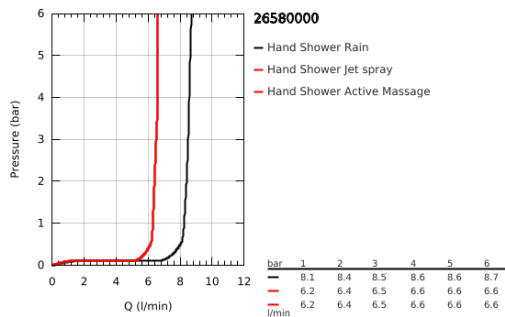

26 580 000 RAINSHOWER SMARTACTIVE 130 WALL HOLDER SET 3 SPRAYS

PRODUCT DESCRIPTION

- Colour: chrome
- consisting of:
 - hand shower Rainshower SmartActive 130 (26 574)
 - maximum flow rate (at 3 bar): 8.5 l/min
 - wall shower holder, adjustable (27 055)
 - Silverflex shower hose 1500 mm 1/2" x 1/2" (28 364)
 - GROHE EcoJoy - less water, perfect flow
 - GROHE DreamSpray - perfect spray pattern
 - GROHE LongLife finish
 - GROHE SpeedClean - effortless limescale removal
 - Inner WaterGuide - inner insulation for surface protection
 - TwistStop - to prevent hose from twisting
 - suitable for instantaneous heater