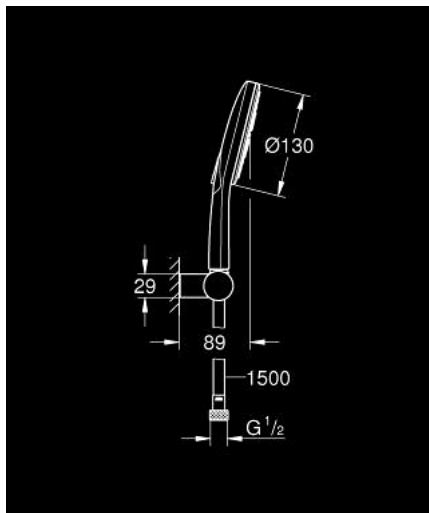

26 580 000 RAINSHOWER SMARTACTIVE 130 WALL HOLDER SET 3 SPRAYS

PRODUCT DESCRIPTION

- Tyc: Chrome
- consisting of:
 - hand shower Rainshower SmartActive 130 (26 574)
 - maximum flow rate (at 3 bar): 8.5 l/min
 - wall shower holder, adjustable (27 055)
 - Silverflex shower hose 1500 mm 1/2" x 1/2" (28 364)
 - GROHE EcoJoy - Less water, perfect flow
 - GROHE DreamSpray - perfect spray pattern
 - GROHE LongLife finish
 - GROHE SpeedClean - effortless limescale removal
 - Inner WaterGuide - inner insulation for surface protection
 - TwistStop - to prevent hose from twisting
 - suitable for instantaneous heater

26 580 000 **RAINSHOWER SMARTACTIVE 130 WALL HOLDER SET 3 SPRAYS**

SPARE PARTS

1: Dirt strainer (Spare part-nr. 0700200M)