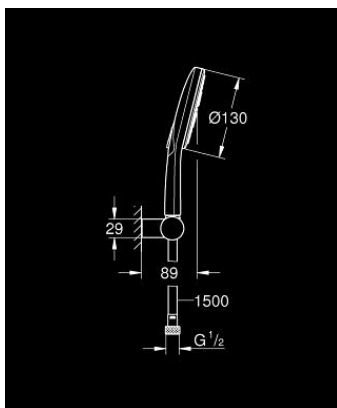

## 26 580 LS0 RAINSHOWER SMARTACTIVE 130 WALL HOLDER SET 3 SPRAYS

### PRODUCT DESCRIPTION

- Colour: moon white
- consisting of:
  - hand shower Rainshower SmartActive 130 (26 574)
  - maximum flow rate (at 3 bar): 8.5 l/min
  - wall shower holder, adjustable (27 055)
  - Silverflex shower hose 1500 mm 1/2" x 1/2" (28 364)
  - GROHE EcoJoy - less water, perfect flow
  - GROHE DreamSpray - perfect spray pattern
  - GROHE LongLife finish
  - GROHE SpeedClean - effortless limescale removal
  - Inner WaterGuide - inner insulation for surface protection
  - TwistStop - to prevent hose from twisting
  - suitable for instantaneous heater
  - spray plate moon white

### SPARE PARTS

1: Dirt strainer (Spare part-nr. 0700200M)