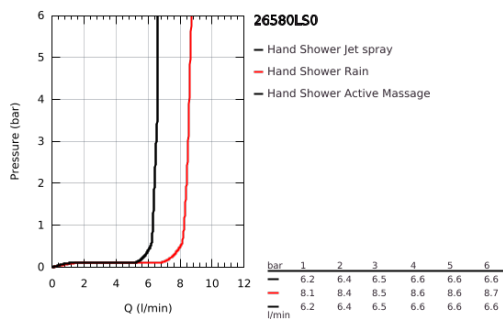

## 26 580 LS0 RAINSHOWER SMARTACTIVE 130 WALL HOLDER SET 3 SPRAYS

### PRODUCT DESCRIPTION

- Colour: moon white
- consisting of:
  - hand shower Rainshower SmartActive 130 (26 574)
  - maximum flow rate (at 3 bar): 8.5 l/min
  - wall shower holder, adjustable (27 055)
  - Silverflex shower hose 1500 mm 1/2" x 1/2" (28 364)
  - GROHE EcoJoy - less water, perfect flow
  - GROHE DreamSpray - perfect spray pattern
  - GROHE LongLife finish
  - GROHE SpeedClean - effortless limescale removal
  - Inner WaterGuide - inner insulation for surface protection
  - TwistStop - to prevent hose from twisting
  - suitable for instantaneous heater
  - spray plate moon white