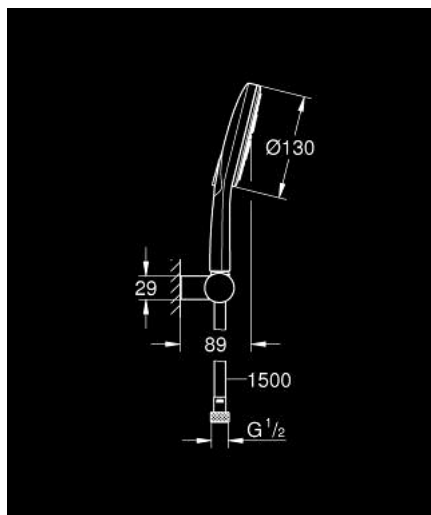

26 580 LS0 RAINSHOWER SMARTACTIVE 130 WALL HOLDER SET 3 SPRAYS

PRODUCT DESCRIPTION

- Tyc: moon white
- consisting of:
 - hand shower Rainshower SmartActive 130 (26 574)
 - maximum flow rate (at 3 bar): 8.5 l/min
 - wall shower holder, adjustable (27 055)
 - Silverflex shower hose 1500 mm 1/2" x 1/2" (28 364)
 - GROHE EcoJoy - Less water, perfect flow
 - GROHE DreamSpray - perfect spray pattern
 - GROHE LongLife finish
 - GROHE SpeedClean - effortless limescale removal
 - Inner WaterGuide - inner insulation for surface protection
 - TwistStop - to prevent hose from twisting
 - suitable for instantaneous heater
 - spray plate moon white

26 580 LS0 RAINSHOWER SMARTACTIVE 130 WALL HOLDER SET 3 SPRAYS

SPARE PARTS

1: Dirt strainer (Spare part-nr. 0700200M)