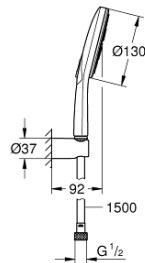

### PRODUCT DESCRIPTION

- Colour: chrome
- consisting of:
  - hand shower Rainshower SmartActive 130 (26 574)
  - maximum flow rate (at 3 bar): 8.5 l/min
  - wall shower holder (27 056)
  - Silverflex shower hose 1500 mm 1/2" x 1/2" (28 364)
  - GROHE EcoJoy - less water, perfect flow
  - GROHE DreamSpray - perfect spray pattern
  - GROHE LongLife finish
  - GROHE SpeedClean - effortless limescale removal
  - Inner WaterGuide - inner insulation for surface protection
  - TwistStop - to prevent hose from twisting
  - suitable for instantaneous heater