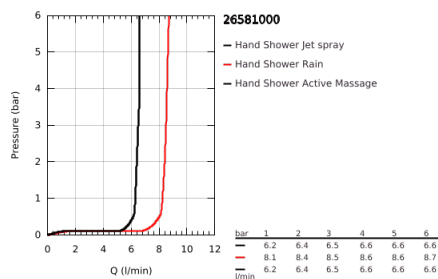

## 26 581 000 RAINSHOWER SMARTACTIVE 130 WALL HOLDER SET 3 SPRAYS

### PRODUCT DESCRIPTION

- Colour: chrome
- consisting of:
  - hand shower Rainshower SmartActive 130 (26 574)
  - maximum flow rate (at 3 bar): 8.5 l/min
  - wall shower holder (27 056)
  - Silverflex shower hose 1500 mm 1/2" x 1/2" (28 364)
  - GROHE EcoJoy - less water, perfect flow
  - GROHE DreamSpray - perfect spray pattern
  - GROHE LongLife finish
  - GROHE SpeedClean - effortless limescale removal
  - Inner WaterGuide - inner insulation for surface protection
  - TwistStop - to prevent hose from twisting
  - suitable for instantaneous heater