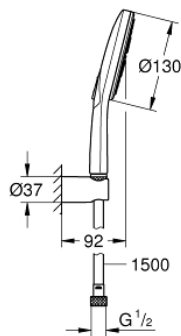

26 581 000 RAINSHOWER SMARTACTIVE 130 WALL HOLDER SET 3 SPRAYS

PRODUCT DESCRIPTION

- Tyc: Chrome
- consisting of:
 - hand shower Rainshower SmartActive 130 (26 574)
 - maximum flow rate (at 3 bar): 8.5 l/min
 - wall shower holder (27 056)
 - Silverflex shower hose 1500 mm 1/2" x 1/2" (28 364)
 - GROHE EcoJoy - Less water, perfect flow
 - GROHE DreamSpray - perfect spray pattern
 - GROHE LongLife finish
 - GROHE SpeedClean - effortless limescale removal
 - Inner WaterGuide - inner insulation for surface protection
 - TwistStop - to prevent hose from twisting
 - suitable for instantaneous heater

26 581 000 **RAINSHOWER SMARTACTIVE 130 WALL HOLDER SET 3 SPRAYS**

SPARE PARTS

1: Dirt strainer (Spare part-nr. 0700200M)