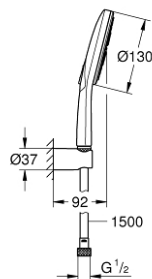

26 581 LS0 RAINSHOWER SMARTACTIVE 130 WALL HOLDER SET 3 SPRAYS

PRODUCT DESCRIPTION

- Colour: moon white
- consisting of:
 - hand shower Rainshower SmartActive 130 (26 574)
 - maximum flow rate (at 3 bar): 8.5 l/min
 - spray plate moon white
 - wall shower holder (27 056)
 - Silverflex shower hose 1500 mm 1/2" x 1/2" (28 364)
 - GROHE EcoJoy - less water, perfect flow
 - GROHE DreamSpray - perfect spray pattern
 - GROHE LongLife finish
 - GROHE SpeedClean - effortless limescale removal
 - Inner WaterGuide - inner insulation for surface protection
 - TwistStop - to prevent hose from twisting
 - suitable for instantaneous heater

26 581 LS0 RAINSHOWER SMARTACTIVE 130 WALL HOLDER SET 3 SPRAYS

SPARE PARTS

1: Dirt strainer (Spare part-nr. 0700200M)