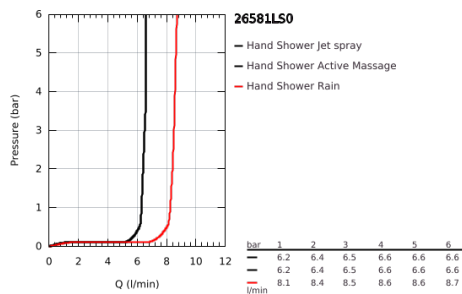

26 581 LS0 RAINSHOWER SMARTACTIVE 130 WALL HOLDER SET 3 SPRAYS

PRODUCT DESCRIPTION

- Colour: moon white
- consisting of:
 - hand shower Rainshower SmartActive 130 (26 574)
 - maximum flow rate (at 3 bar): 8.5 l/min
 - spray plate moon white
 - wall shower holder (27 056)
 - Silverflex shower hose 1500 mm 1/2" x 1/2" (28 364)
 - GROHE EcoJoy - less water, perfect flow
 - GROHE DreamSpray - perfect spray pattern
 - GROHE LongLife finish
 - GROHE SpeedClean - effortless limescale removal
 - Inner WaterGuide - inner insulation for surface protection
 - TwistStop - to prevent hose from twisting
 - suitable for instantaneous heater