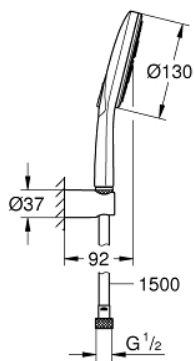

## 26 581 LS0 RAINSHOWER SMARTACTIVE 130 WALL HOLDER SET 3 SPRAYS

### PRODUCT DESCRIPTION

- Tyc: moon white
- consisting of:
  - hand shower Rainshower SmartActive 130 (26 574)
  - maximum flow rate (at 3 bar): 8.5 l/min
  - spray plate moon white
  - wall shower holder (27 056)
  - Silverflex shower hose 1500 mm 1/2" x 1/2" (28 364)
  - GROHE EcoJoy - Less water, perfect flow
  - GROHE DreamSpray - perfect spray pattern
  - GROHE LongLife finish
  - GROHE SpeedClean - effortless limescale removal
  - Inner WaterGuide - inner insulation for surface protection
  - TwistStop - to prevent hose from twisting
  - suitable for instantaneous heater