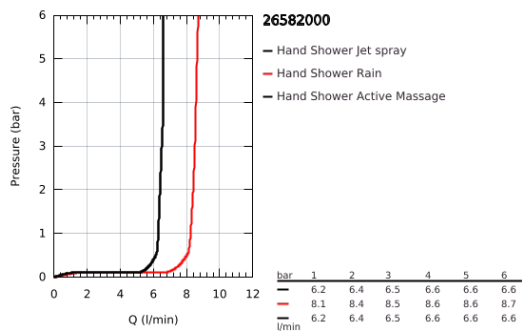

26 582 000 RAINSHOWER SMARTACTIVE 130 CUBE HAND SHOWER 3 SPRAYS

PRODUCT DESCRIPTION

- Colour: chrome
- spray plate in corresponding colour
- spray patterns: Rain, Jet, ActiveMassage
- maximum flow rate (at 3 bar): 8.5 l/min
- GROHE EcoJoy - less water, perfect flow
- GROHE DreamSpray - perfect spray pattern
- GROHE SmartTip showering spray selection via push of a ring
- GROHE LongLife finish
- GROHE SpeedClean - effortless limescale removal
- Inner WaterGuide - inner insulation for surface protection
- universal mounting system, fitting all standard shower hoses
- suitable for instantaneous heater

26 582 000 **RAINSHOWER SMARTACTIVE 130 CUBE HAND SHOWER 3 SPRAYS**

SPARE PARTS

1: Dirt strainer (Spare part-nr. 0700200M)