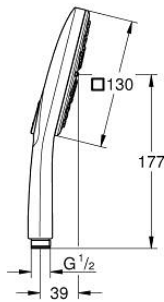

26 582 000 RAINSHOWER SMARTACTIVE 130 CUBE HAND SHOWER 3 SPRAYS

PRODUCT DESCRIPTION

- Colour: chrome
- spray plate in corresponding colour
- spray patterns: Rain, Jet, ActiveMassage
- maximum flow rate (at 3 bar): 8.5 l/min
- GROHE EcoJoy - less water, perfect flow
- GROHE DreamSpray - perfect spray pattern
- GROHE SmartTip showering spray selection via push of a ring
- GROHE LongLife finish
- GROHE SpeedClean - effortless limescale removal
- Inner WaterGuide - inner insulation for surface protection
- universal mounting system, fitting all standard shower hoses
- suitable for instantaneous heater

26 582 000 **RAINSHOWER SMARTACTIVE 130 CUBE HAND SHOWER 3 SPRAYS**

SPARE PARTS

1: Dirt strainer (Spare part-nr. 0700200M)