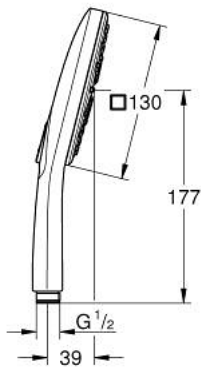

26 582 000 RAINSHOWER SMARTACTIVE 130 CUBE HAND SHOWER 3 SPRAYS

PRODUCT DESCRIPTION

- Tyc: Chrome
- spray plate in corresponding colour
- spray patterns: Rain, Jet, ActiveMassage
- maximum flow rate (at 3 bar): 8.5 l/min
- GROHE EcoJoy - Less water, perfect flow
- GROHE DreamSpray - perfect spray pattern
- GROHE SmartTip showering spray selection via push of a ring
- GROHE LongLife finish
- GROHE SpeedClean - effortless limescale removal
- Inner WaterGuide - inner insulation for surface protection
- universal mounting system, fitting all standard shower hoses
- suitable for instantaneous heater

26 582 000 **RAINSHOWER SMARTACTIVE 130 CUBE HAND SHOWER 3 SPRAYS**

SPARE PARTS

1: Dirt strainer (Spare part-nr. 0700200M)